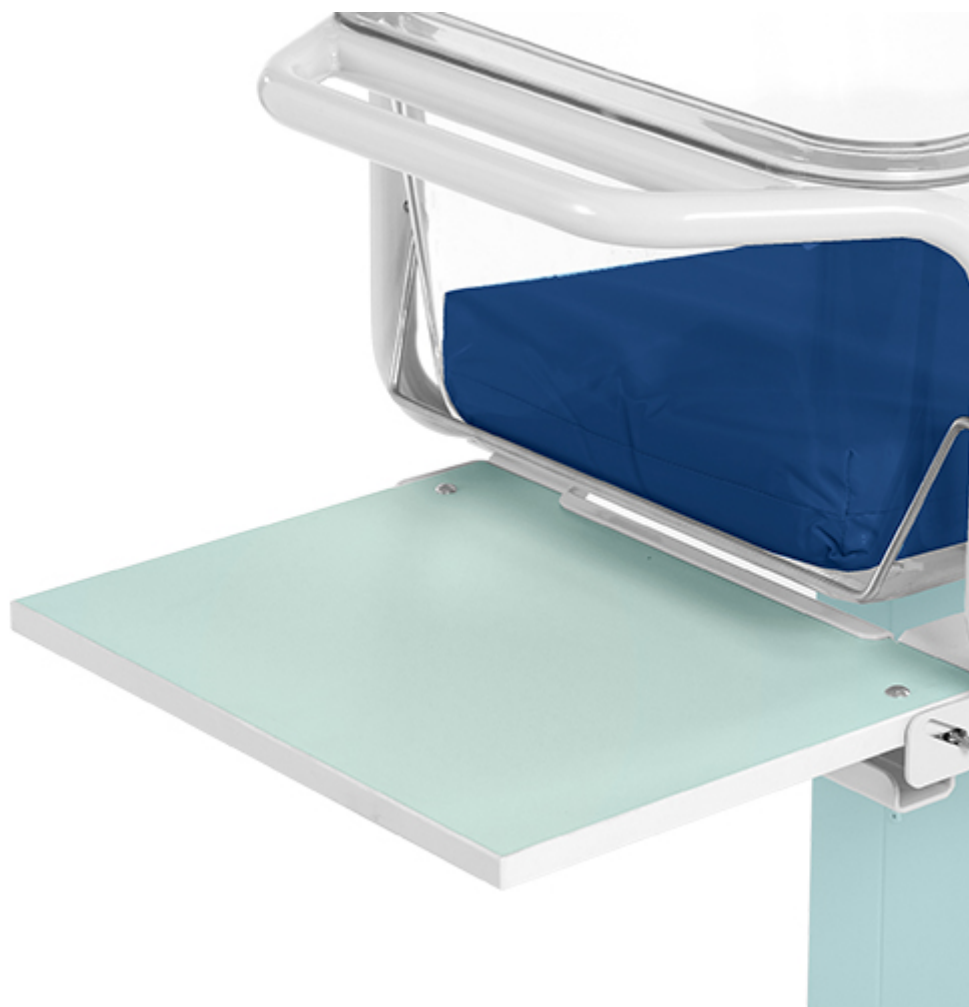

Lift Up Flap

Product Images

Description

FEATURES

- Laminate lift up flap & fixing bracket for BCV/G crib trolley
- Max load 2.0kg

DIMENSIONS (W X D)

- 400 x 300mm

Code	Description	Weight
BA904	Lift Up Flap	-