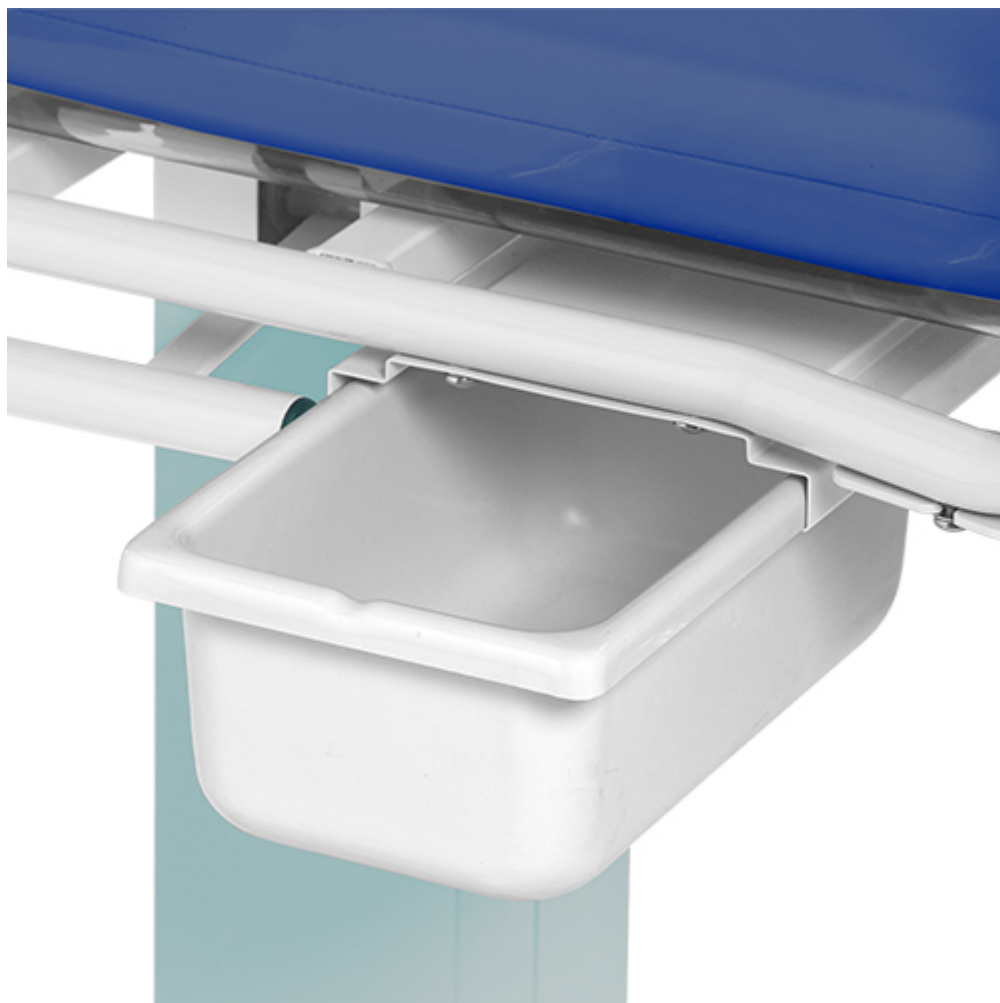

Slide Out Debris Bin

Product Images

Description

FEATURES

- Slide out debris bin & fixing bracket for BGV/G crib trolley
- Max load 2.0kg

OVERALL DIMENSIONS (W X D X H)

- 165 x 370 x 100mm

Code	Description	Overall Dimensions (W x D x H)	Weight
BA902	Slide Out Debris Bin	165 x 370 x 100mm	-