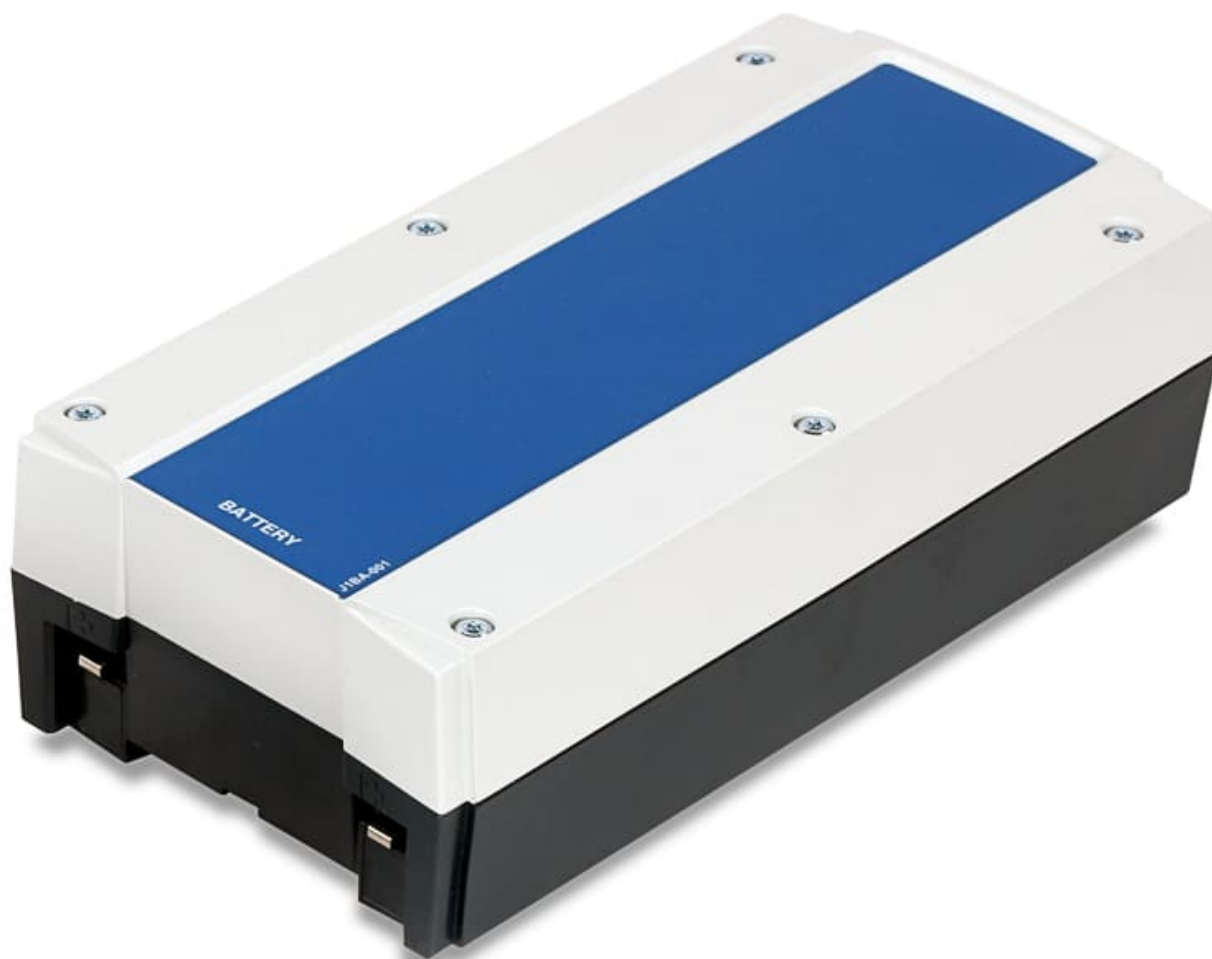

Additional Rechargeable Battery

Product Images

Description

Code	Description	Weight
2LIDE033	Additional Rechargeable Battery	-