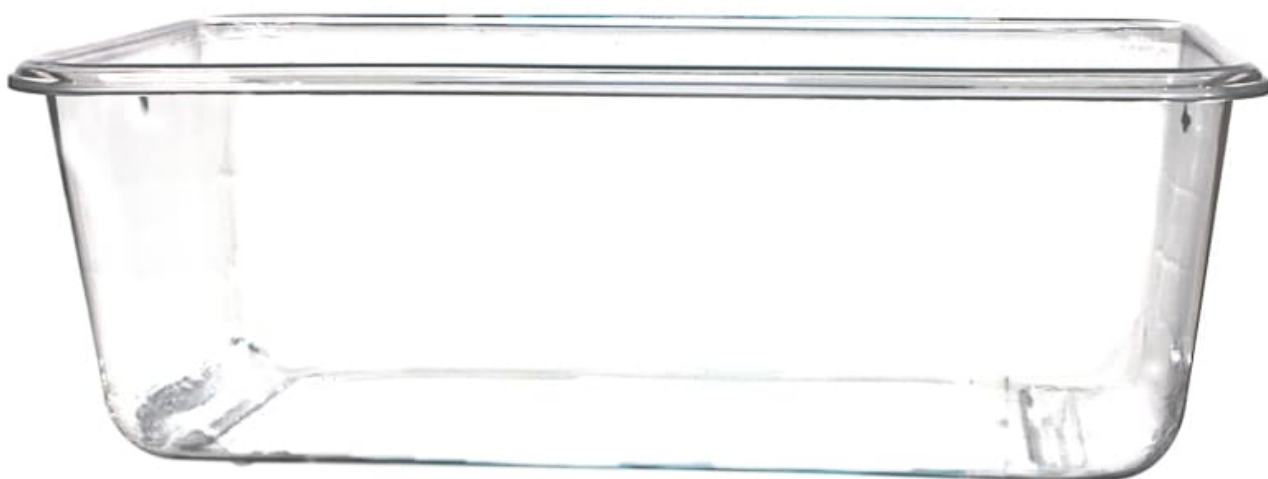

Clear Plastic Crib

Product Images

Description

FEATURES

- Clear plastic crib (PETG)
- Easyclean design, all surfaces accessible
- High level hole at each end
- Compatible with BCV/G, BCF/LS, BCF/SC, BCF/LC, BCV/B, BCV/B/NC
- Max load 6.0kg

Code	Description	Weight
2PLCO014	Solid Side	-