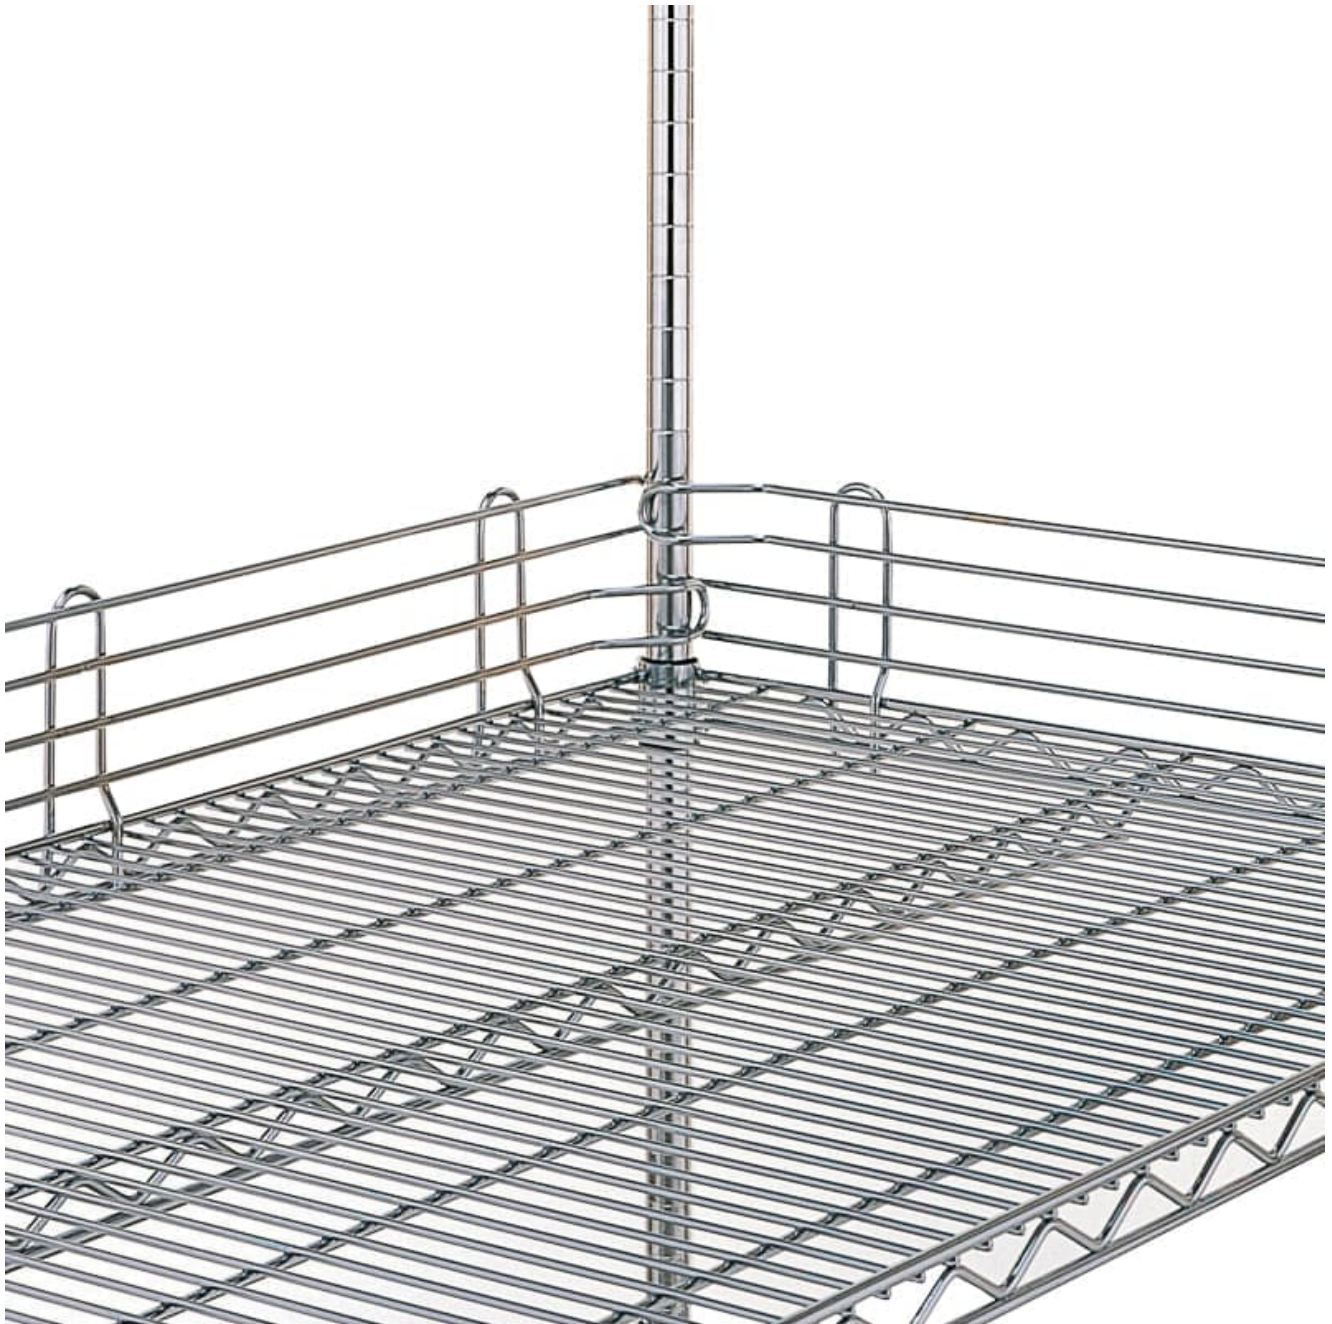

Shelf Ledges

Product Images

Description

FEATURES

- Prevents items from protruding or falling (height 100mm)
- Pressure fit to hold in place
- Ledges can be stacked

Code	Description	Weight
8L24N-4C	Shelf Ledge - 610mm	0.9gm
8L36N-4C	Shelf Ledge - 914mm	1.2kg
8L42N-4C	Shelf Ledge - 1066mm	1.5kg
8L48N-4C	Shelf Ledge - 1219mm	1.7kg
8L60N-4C	Shelf Ledge - 1524mm	1.8kg