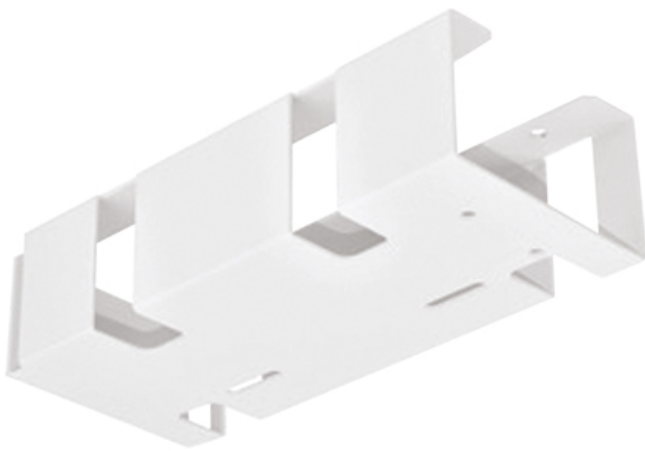

## Power Supply Unit Holder

### Product Images

#### FEATURES

- Provides a location to store the power supply unit
- Mounts to the underside of the top

#### STANDARD COLOURS

- Paint - Grey White

Code	Description	Weight
5RC/PSH	Power Supply Unit Holder	0.6gm