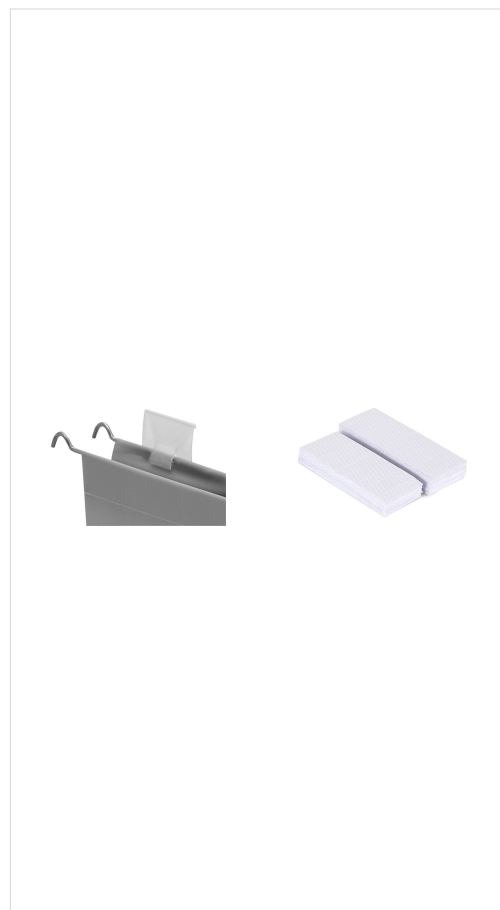

### Product Images

#### FEATURES

- Filing pockets suitable with Bristol Maid trolleys / workstations & most standard filing suspension systems
- Provides a durable alternative to paper or card types
- Suitable for runners with 380mm spacings / centres
- Provides an internal pocket (w x h) 360 x 260mm
- Fire retardant PVC coated nylon pockets
- Unique 'stay-put' tab holders, with pink / blue reversible card tabs
- Supplied in packs of ten