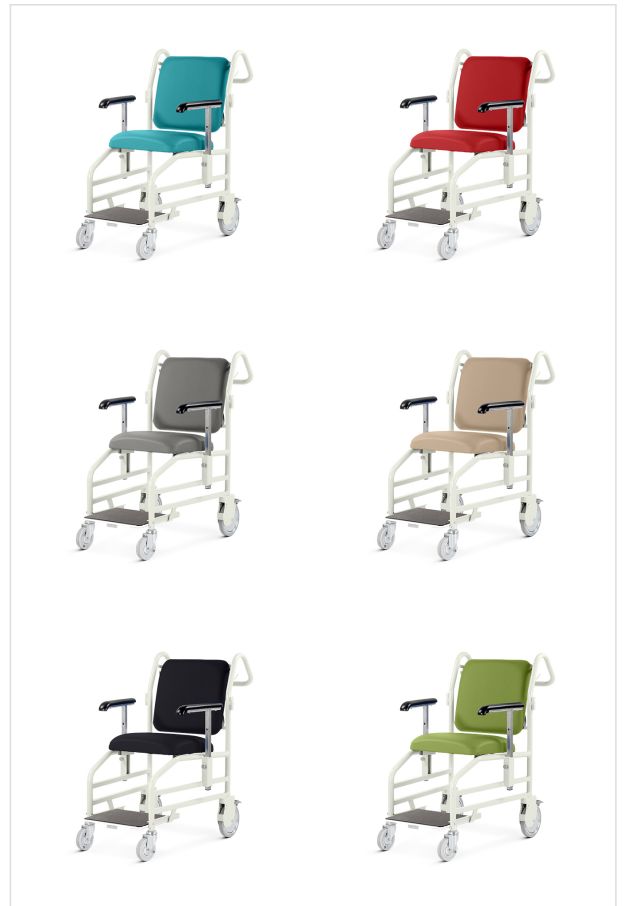

## Portering Chair - Front Steer, Nesting, Sliding Footrest

### Product Images

#### FEATURES

- Heavy duty portering chair
- Nests to occupy reduced floor space & encourage tidy storage
- Seamless upholstery using flame retardant antimicrobial vinyl
- Moulded drop down arm rests allows side access for patients & porters
- Sliding footrest aids access as well as supporting feet during transit
- X-ray / notes pocket on rear of seat
- Hook for patients' belongings
- Fittings to accept infusion poles
- 125mm swivel castors / 200mm braking fixed wheels (cushioned)
- Maximum capacity 190kg

#### OVERALL DIMENSIONS (W X D X H)

- Overall Dimensions - 660 x 1005 x 1090mm
- Seat Width - 540mm
- Seat Depth - 420mm
- Seat Height - 600mm
- Backrest Height - 455mm