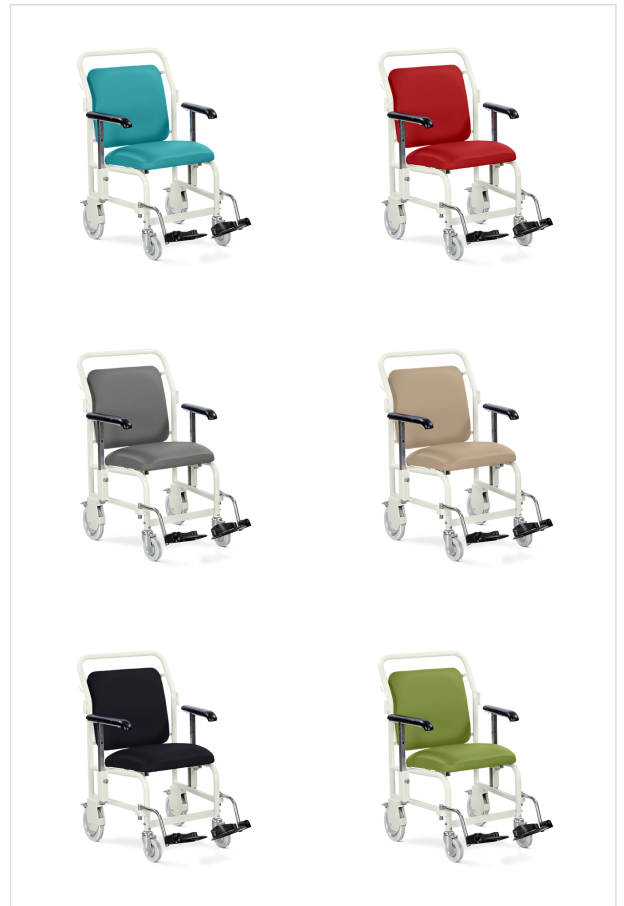

## Portering Chair - Front Steer, Nesting, Hinged Footrests

### Product Images

#### FEATURES

- Heavy duty portering chair
- Nests to occupy reduced floor space & encourage tidy storage
- Seamless upholstery using flame retardant antimicrobial vinyl
- Moulded drop down arm rests allows side access for patients & porters
- Folding & rotating footrests aids access as well as supporting feet during transit
- X-ray / notes pocket on rear of seat
- Hook for patients belongings
- Fittings to accept infusion poles
- 125mm swivel castors / 200mm braking fixed wheels (cushioned)
- Maximum capacity 190kg

#### OVERALL DIMENSIONS (W X D X H)

- Overall Dimensions - 660 x 710 x 1055mm
- Seat Width - 540mm
- Seat Depth - 420mm
- Seat Height - 530mm
- Backrest Height - 455mm