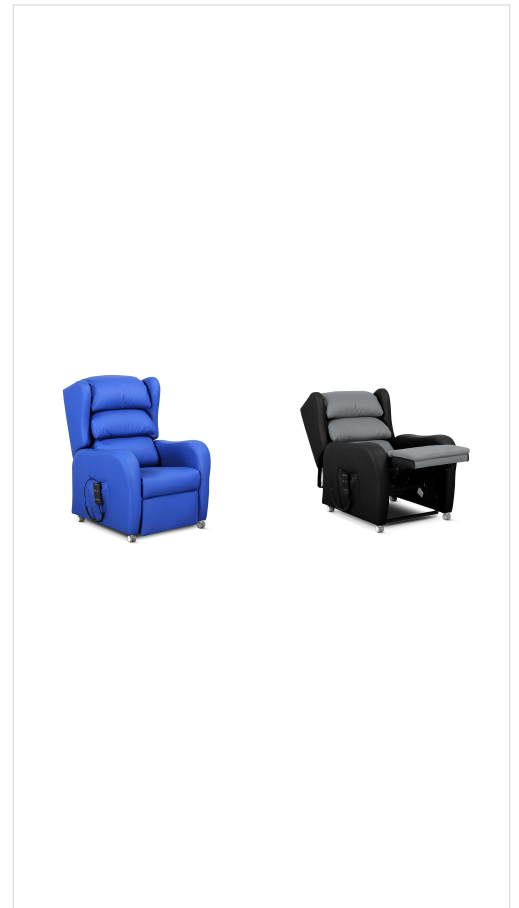

Reclining Armchair - Ashington, Waterfall Back, Wide Arm

Product Images

Description

FEATURES

- Ideal for use in oncology, dialysis or haematology for intravenous cannulation, where a patient may be seated for a prolonged period of time, or alternatively in recovery following minor treatment
- Wide supportive cushioned arm (150mm)
- Available as either manual or electric operation
  - Manual - Tilt in space recliner
  - Electric - Single tilt in space reclining only, or single tilt in space reclining with rise function
- Manual chairs use a smooth easy to use push operation
- Electric chairs are fitted with a mains powered actuator (230V ~, 50/60Hz) fitted with a UK 3 pin plug & supplied with a handset
- Optional AccuPack system allows the chair to be used without being connected to an electrical supply (average of 100 cycles based on a 24hr charge)
- Upholstered with either
  - Flame retardant antimicrobial vinyl throughout