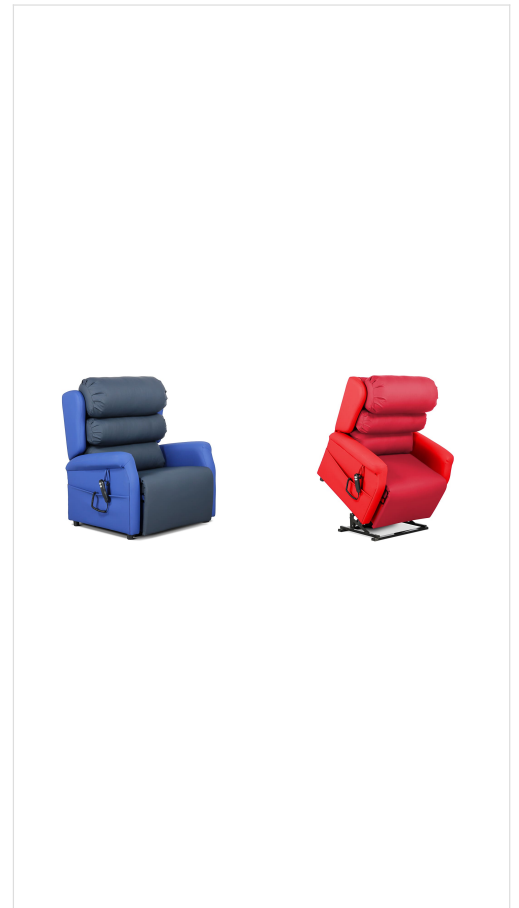

## Reclining Armchair - Hadleigh, Waterfall Back, Bariatric

### Product Images

#### FEATURES

- Specifically designed for comfort & pressure management control
- Dual standard rise & recliner, provides a full range of posture positive recline positions as well as support to a standing position
- Mains powered actuator (230V ~, 50/60Hz) fitted with a UK 3 pin plug & supplied with a handset
- Upholstered with a combination of flame retardant antimicrobial vinyl & vapour permeable (VP) multiway stretch fabric. VP fabric applied to seat & back sections
- Easiform reflex foam provides comfort when sitting
- Seat & leg sections generously padded with memory foam & fitted with a removable cover
- Separate waterfall back cushions can be individually repositioned & adjusted for comfort & support
- Back blockers provided for additional lumbar support
- Flat wide arms for deep comfort & support
- Loop for handset & deep side pocket
- Heavy duty glides