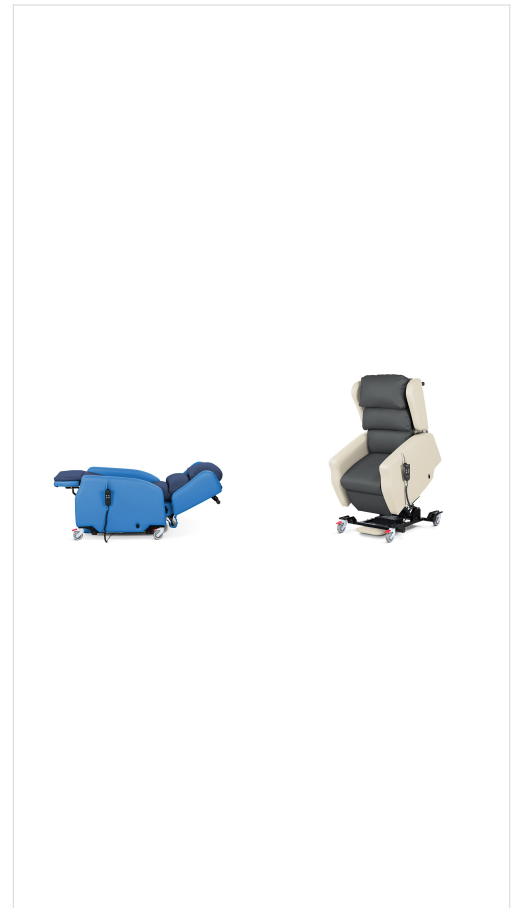

## Rise & Recline Porters Armchair - Dorchester, Waterfall Back

### Product Images

#### FEATURES

- Dual tilt in space rise & recliner, provides a full range of posture positive recline positions as well as support to a standing position
- Mains powered actuator (230V ~, 50/60Hz) fitted with a UK 3 pin plug & supplied with a handset (positioned at side of chair)
- Optional AccuPack system allows the chair to be used without being connected to an electrical supply (average of 100 cycles based on a 24hr charge)
- Upholstered with either
  - Flame retardant antimicrobial vinyl throughout
  - A combination of flame retardant antimicrobial vinyl & vapour permeable (VP) multi-way stretch fabric. VP fabric applied to seat & back sections
- Upholstered seat & back sections are fitted with removable covers, allows seat section to be easily upgraded to aid pressure care
- Removable internal Easiform reflex seat cushion

- Seat & leg sections generously padded with memory foam & fitted with a removable cover
- Separate waterfall back cushions can be individually repositioned & adjusted for comfort & support
- Optional sliding footplate to support feet
- 4 x 100mm swivel braking castors
- Maximum capacity 127kg
- Includes White Glove Delivery
  - Delivery to Chosen Location
  - Unwrapping & Removal of Packaging
  - Product Positioning & Set-Up
  - Full Demonstration of Use to Staff