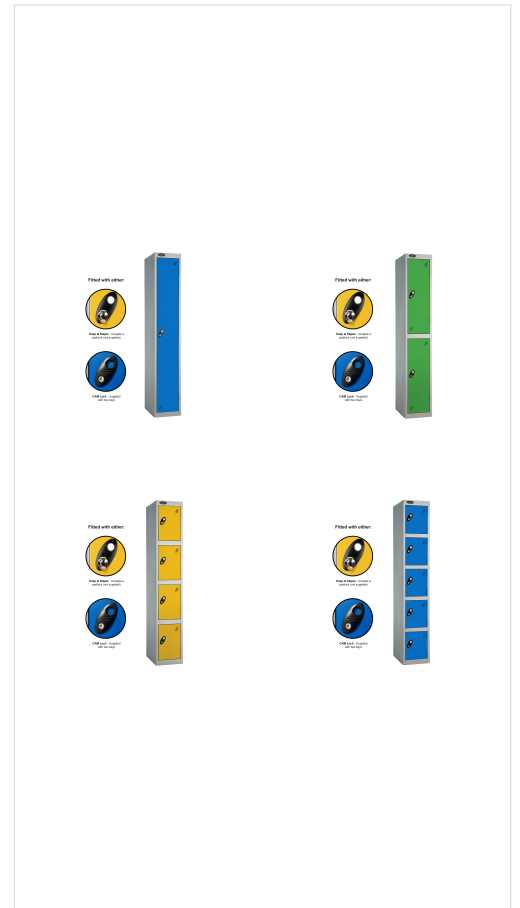

Single Bank

Product Images

Fitted with either:

Hasp & Staple - Accepts a padlock (not supplied)

CAM Lock - Supplied with two keys

Description

FEATURES

- Available in single, double, or triple banks in several compartment configurations
- Available fitted with either...
 - CAM Lock - Supplied with two keys
 - Hasp & Staple - Accepts a padlock (not supplied)
- Lock surround incorporates a 25mm round label holder
- Mounting holes provided in back (fixings not included)
- Optional stands & sloping tops

OVERALL DIMENSIONS (W X D X H)

- 305 x 460 x 1780mm
- Compartments (internal)
 - One - 255 x 440 x 1680mm
 - Two - 255 x 440 x 815mm
 - Three - 255 x 440 x 525mm

- Four - 255 x 440 x 385mm
- Five - 255 x 440 x 295mm