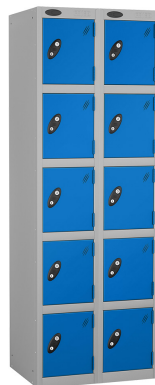

Fitted with either:

CAM Lock - Supplied with two keys