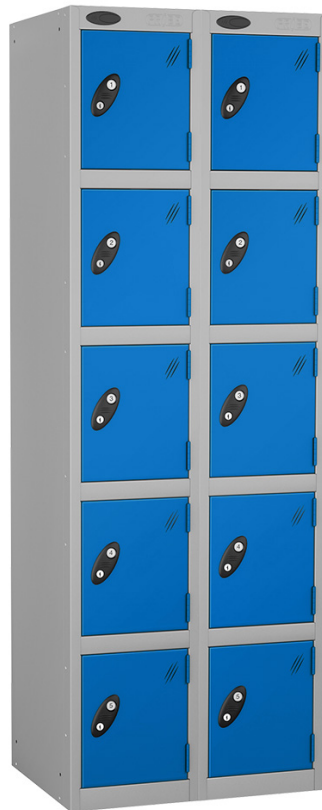

Double Bank

Product Images

Fitted with either:

Hasp & Staple - Accepts a padlock (not supplied)

CAM Lock - Supplied with two keys

Description

FEATURES

- Available in single, double, or triple banks in several compartment configurations
- Available fitted with either...
 - CAM Lock - Supplied with two keys
 - Hasp & Staple - Accepts a padlock (not supplied)
- Lock surround incorporates a 25mm round label holder
- Mounting holes provided in back (fixings not included)
- Optional stands & sloping tops

OVERALL DIMENSIONS (W X D X H)

- 610 x 460 x 1780mm
- Compartments (internal)
 - One - 255 x 440 x 1680mm
 - Two - 255 x 440 x 815mm
 - Three - 255 x 440 x 525mm

- Four - 255 x 440 x 385mm
- Five - 255 x 440 x 295mm