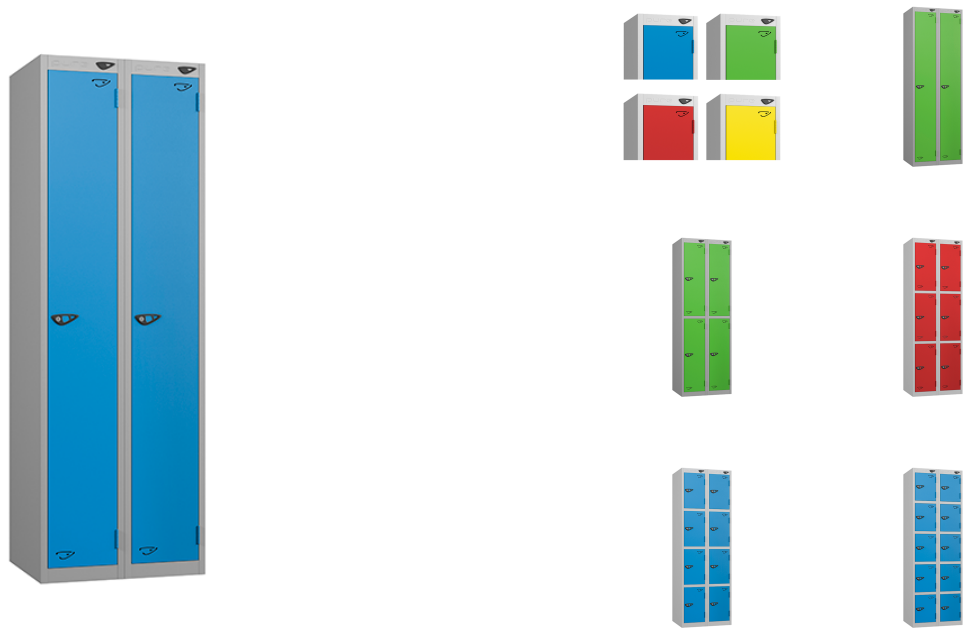

Double Bank

Product Images