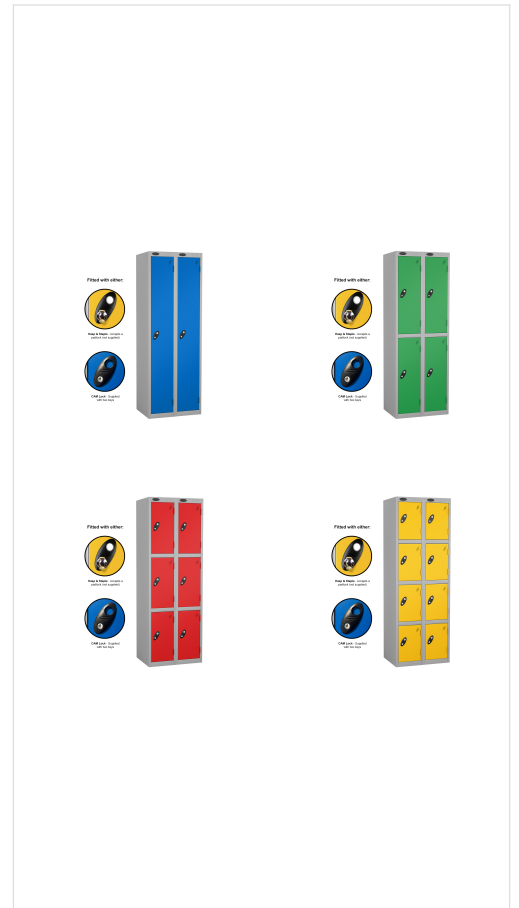

Double Bank

Product Images

Fitted with either:

Hasp & Staple - Accepts a padlock (not supplied)

CAM Lock - Supplied with two keys

Description

FEATURES

- Available in single, double, or triple banks in several compartment configurations
- Available fitted with either...
 - CAM Lock - Supplied with two keys
 - Hasp & Staple - Accepts a padlock (not supplied)
- Lock surround incorporates a 25mm round label holder
- Mounting holes provided in back (fixings not included)
- Optional stands & sloping tops

OVERALL DIMENSIONS (W X D X H)

- 610 x 460 x 1780mm
- Compartments (internal)
 - One - 255 x 440 x 1680mm
 - Two - 255 x 440 x 815mm
 - Three - 255 x 440 x 525mm

- Four - 255 x 440 x 385mm
- Five - 255 x 440 x 295mm