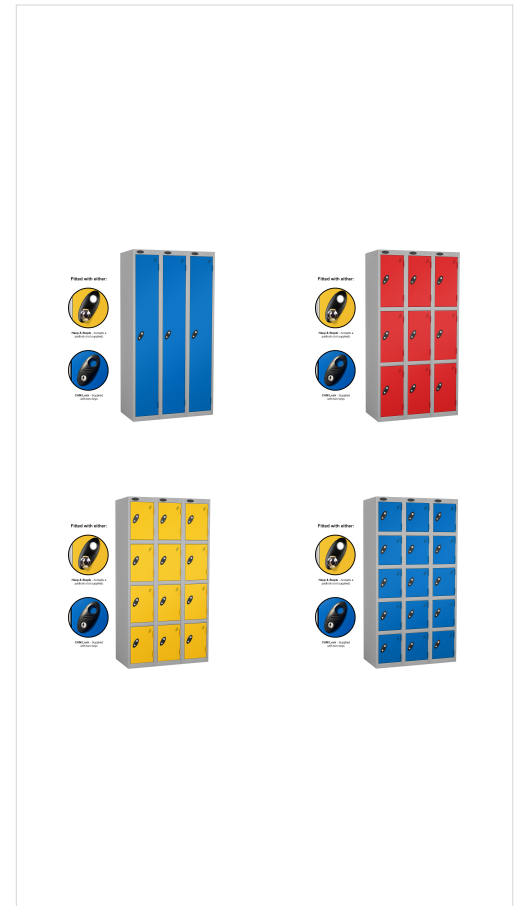

### Product Images

Fitted with either:

**Hasp & Staple** - Accepts a padlock (not supplied)

**CAM Lock** - Supplied with two keys

### Description

#### FEATURES

- Available in single, double, or triple banks in several compartment configurations
- Available fitted with either...
  - CAM Lock - Supplied with two keys
  - Hasp & Staple - Accepts a padlock (not supplied)
- Lock surround incorporates a 25mm round label holder
- Mounting holes provided in back (fixings not included)
- Optional stands & sloping tops

#### OVERALL DIMENSIONS (W X D X H)

- 915 x 460 x 1780mm
- Compartments (internal)
  - One - 255 x 440 x 1680mm
  - Two - 255 x 440 x 815mm
  - Three - 255 x 440 x 525mm

- Four - 255 x 440 x 385mm
- Five - 255 x 440 x 295mm