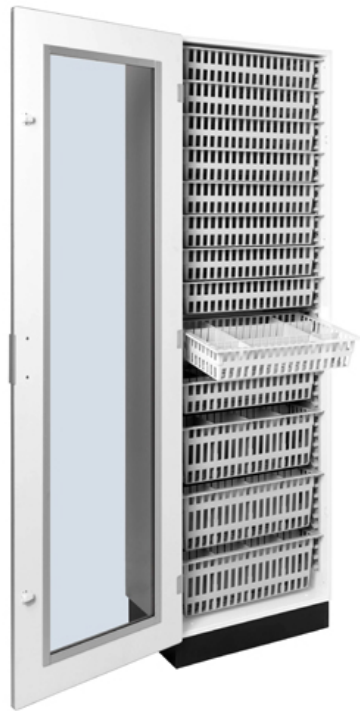

Glass Door

Product Images

Description

FEATURES

- Cabinets for use with 300 x 400mm/600 x 400mm modular trays & baskets
- Melamine construction with laminate/glass doors
- Rounded edges on doors with anodised aluminium edging
- Anodised aluminium handles
- 270 degree opening hinges
- Available to suit 300, 400 or 600mm insertions
- Type A - 600mm Insertion (600 x 400mm)
- Type B - 400mm Insertion (600 x 400mm)
- Type D - 400mm insertion (300 x 400mm)
- Choice of tray/basket support
- VarioTilt panel for horizontal insertion
- Perforated rails for telescopic runners
- Floor mounted cabinets supplied with a fixed plinth fitted with adjustable feet
- Plinth protected using a rubber extrusion, forming a seal between the cabinet and floor

STANDARD COLOURS

- Body - Grey

- Doors/Drawers/Roller Shutters - Grey

Bristol Maid: Manufacturer and distributor of medical furniture since 1953. An approved NHS and public sector supplier, our equipment can be found in hospitals throughout the UK and internationally.