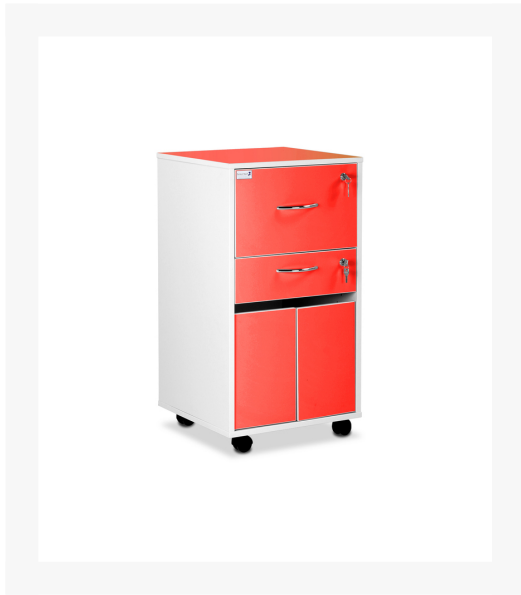

## Bedside Cabinet - Single Upper Drawer

### Product Images

### FEATURES

- Meets BS1765: Part 1: 1990 Specification for general purpose bedside lockers for patients
- Melamine faced chipboard construction
- Upper drawer suitable for the storage of patient's medication or personal effects (fitted with a CAM lock & supplied with 2 keys)
- Optional personal effects drawer provides secure storage for personal possessions (fitted with a CAM lock & supplied with 2 keys)
- Optional electronic push button & RFID locks available for the upper & personal effects drawer
- Lower storage offered through...
  - Cupboard with double doors (adjustable shelf - model dependant)
  - Drawer (recessed shelf - model dependant)
- 50mm twin-wheel polypropylene castors

### STANDARD COLOURS

- Two Tone
  - Body - Grey White
  - Top / Drawer / Door Fronts - Spearmint
- Single Colour - Beech

Code	Description	Overall Dimensions (W x D x H)	Weight
------	-------------	--------------------------------	--------