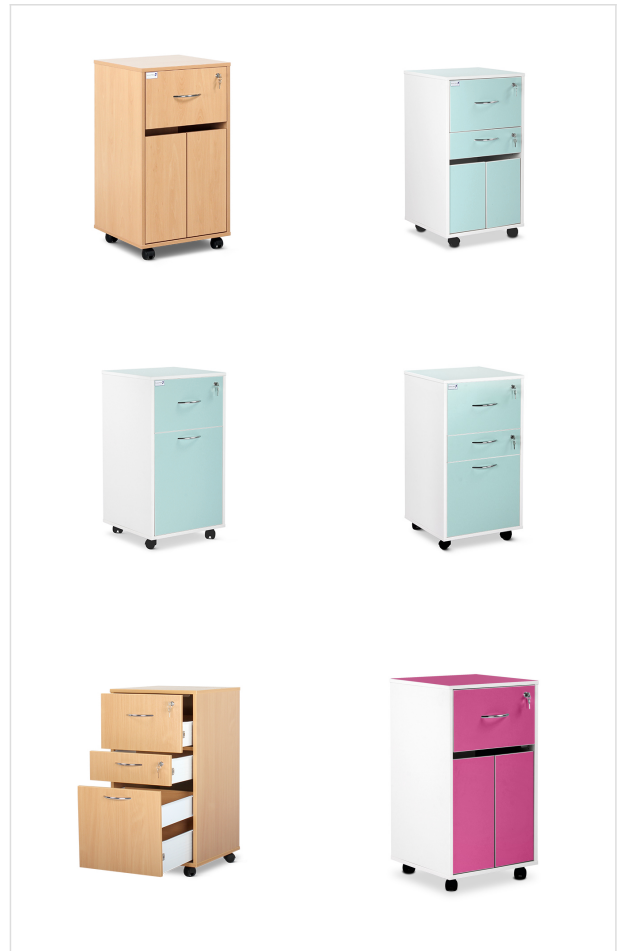

## Bedside Cabinet - Single Upper Drawer

### Product Images

### STANDARD COLOURS

- Two Tone
  - Body - Grey White
  - Top / Drawer / Door Fronts - Spearmint
- Single Colour - Beech

Code	Description	Overall Dimensions (W x D x H)	Weight
------	-------------	--------------------------------	--------