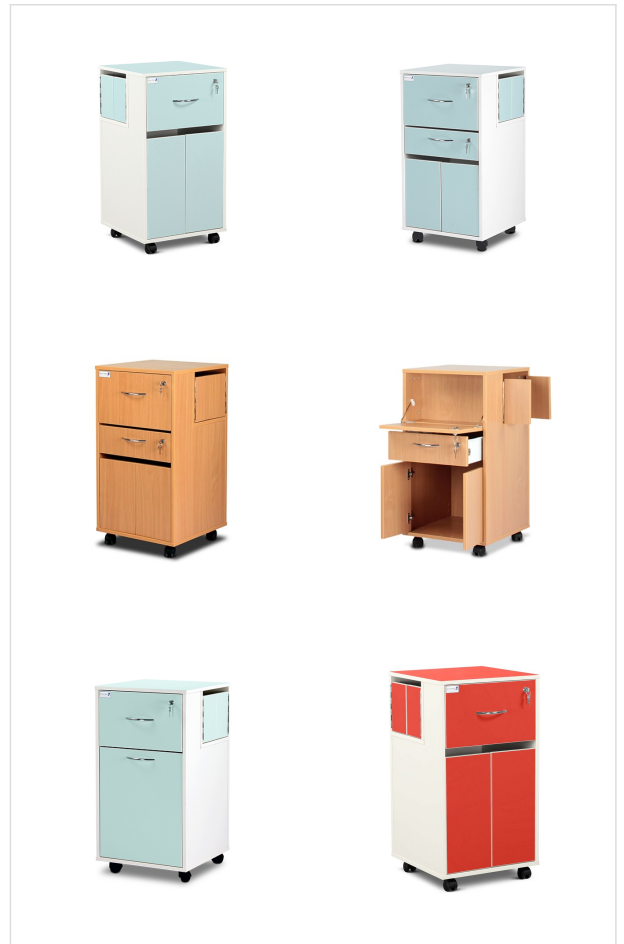

## Bedside Cabinet - Upper Section & Rear Side Doors

### Product Images

### OVERALL DIMENSIONS (W X D X H)

- Overall Dimensions - 485 x 485 x 905mm
- Internal Dimensions...
  - Upper Section - 445 x 135 x 249mm
  - Rear Side Section - 290 x 445 x 249mm
  - Personal Drawer - 413 x 381 x 102mm
  - Lower Drawer - 413 x 381 x 505 / 297mm
  - Cupboard - 445 x 443 x 537 / 394mm

### STANDARD COLOURS

- Two-Tone
  - Body - Grey White
  - Top / Drawer / Door Fronts - Spearmint
- Single Colour - Beech

Code	Description	Overall Dimensions (W x D x H)	Weight
BC3C/GW	Upper Section, Lower Cupboard with Double Doors & Adjustable Shelf, Grey White	485 x 485 x 905mm	31.8kg