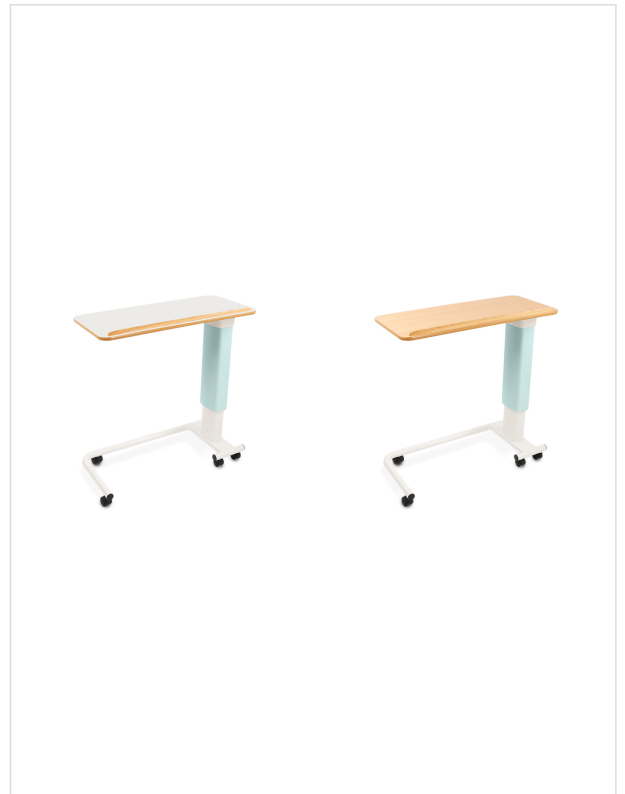

Overchair Table - Height Adjustable, Melamine

Product Images

Description

FEATURES

- BS 2483: 1977 Specification for overbed tables (selected tests)
- BS EN 438-2: 2016 High-pressure decorative laminates (HPL). Sheets based on thermosetting resins (usually called laminates). Determination of properties
- Height adjustable using a gas damper (735 - 1045mm)
- Safety feature prevents trapping of the patient between the bed / chair & table
- Extruded aluminium column provides a smooth linear height adjustment
- Cantilever tubular base available as...
 - C shaped suitable for use with beds & chairs
- Melamine top with varnished edges available with either a flat top or one varnished beech lip
- 50mm polypropylene / thermoplastic