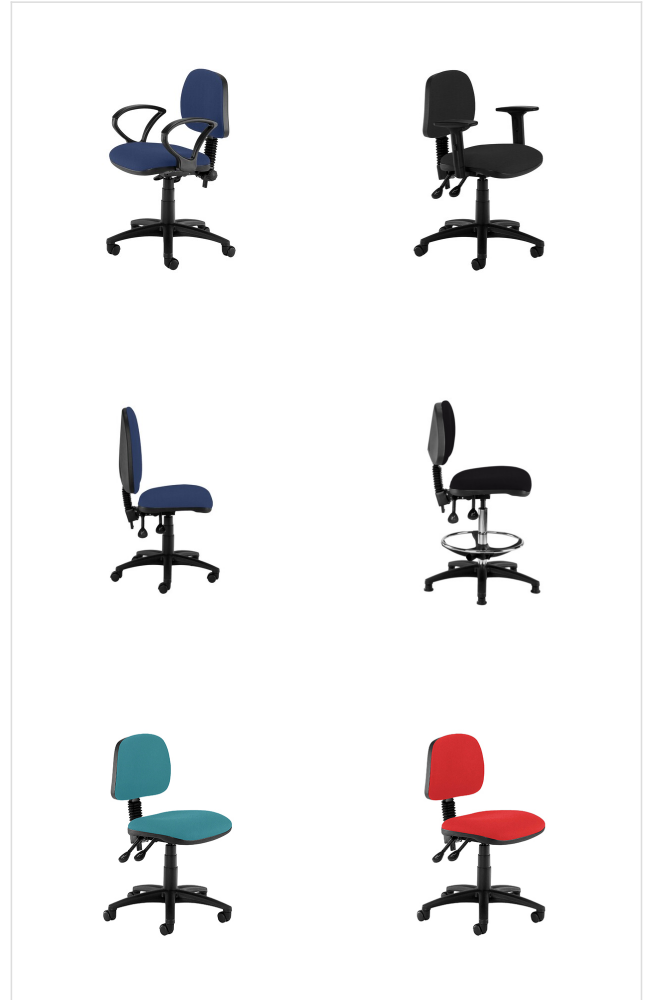

Task Chairs - Operator

Product Images