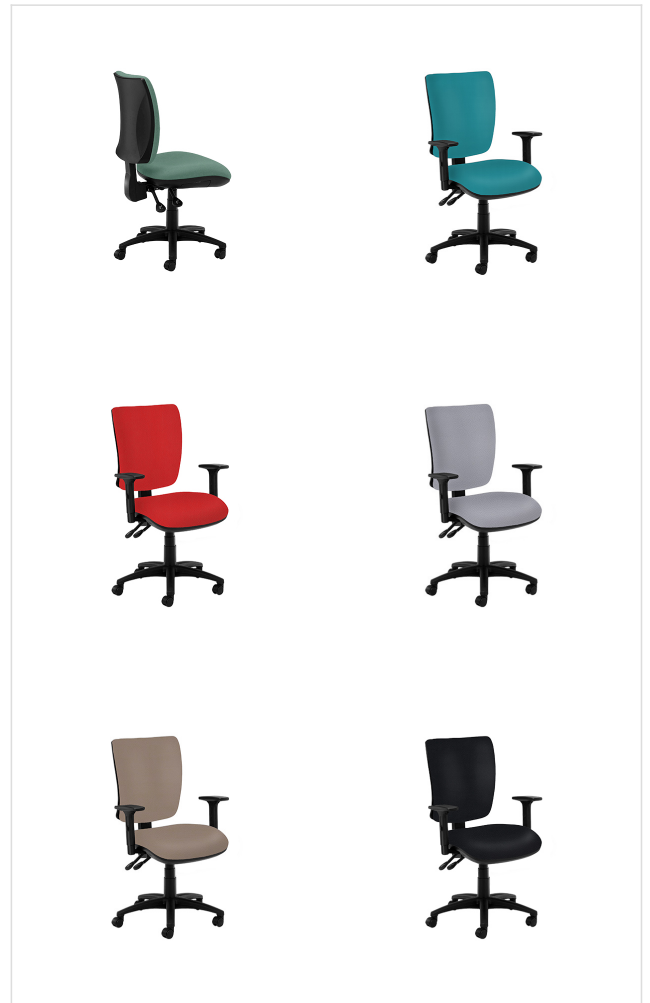

Task Chairs - Consort

Product Images

Description

FEATURES

- Supremely comfortable range of operator chairs, featuring distinctive styling
- Large, deep cushioned seat & back
- Two lever mechanism
 - Seat height (pneumatic)
 - Back angle, locked or in dynamic free float
- Ratchet back height adjustment
- Height adjustable arms
- Vinyl or fabric upholstery
 - Vinyl - Fire retardant & antimicrobial
 - Fabric - Fire retardant
- Black polypropylene five-star base
- Non-braking castors
- Maximum capacity 150kg

Code	Description	Weight
5TC/COH/VVMA	Consort, High Back - Marina	11kg
5TC/COH/VVWL	Consort, High Back - Waterfall	11kg
5TC/COH/VVTO	Consort, High Back - Tomato	11kg
5TC/COH/VVSL	Consort, High Back - Seal	11kg
5TC/COH/VVOL	Consort, High Back - Oatmeal	11kg
5TC/COH/VVNR	Consort, High Back - Noir	11kg
5TC/COH/VVAO	Consort, High Back - Avocado	11kg
5TC/COH/VVEO	Consort, High Back - Espresso	11kg
5TC/COH/VVPK	Consort, High Back - Peacock	11kg
5TC/COH/VVRT	Consort, High Back - Rust	11kg