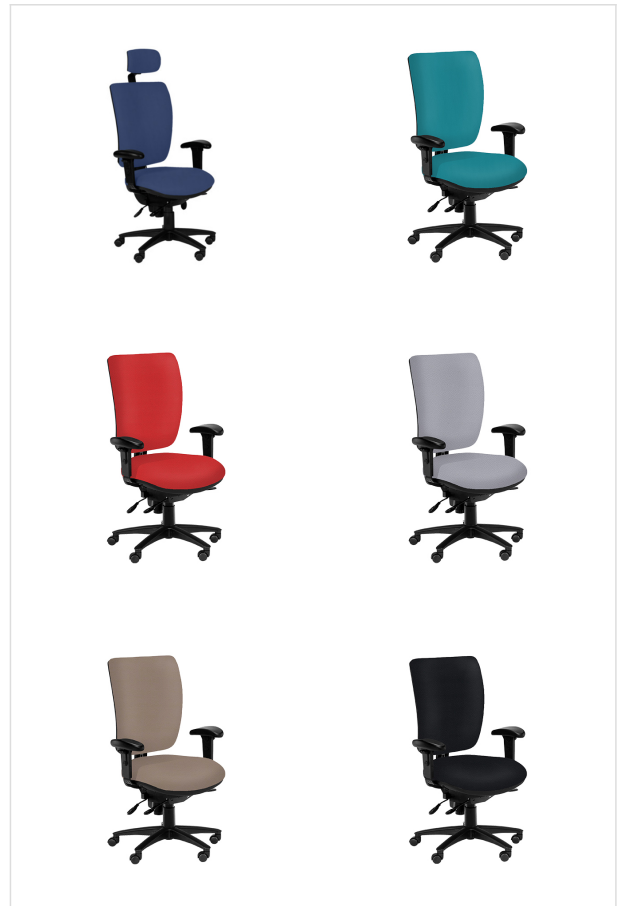

Task Chairs - Ergo

Product Images

Description

FEATURES

- BS 5459: Part 2: 2000. Specification for performance requirements & tests for office furniture. Office pedestal seating for use by persons weighing up to 150kg & for use up to 24 hours a day
- Tested to Level S, severe use
- Ergonomically designed for heavy duty use
- Extra-large seat & back
- Seat slider to allow horizontal adjustment of the seat depth
- Inflatable lumbar support
- Three lever mechanism
 - Seat height (pneumatic)
 - Seat angle
 - Back angle, locked or in dynamic free float
- Ratchet back height adjustment
- Tension control to adjust for variation in user weight
- Height adjustable arms
- Vinyl or fabric upholstery
 - Vinyl - Fire retardant & antimicrobial
 - Fabric - Fire retardant
- Black polypropylene five-star base
- Non-braking castors
- Maximum capacity 150kg

Code	Description	Weight
5TC/ERH/AA/VVMA	Ergo, High Back, Adjustable Arms - Marina	21kg
5TC/ERH/AA/VVWL	Ergo, High Back, Adjustable Arms - Waterfall	21kg
5TC/ERH/AA/VVTO	Ergo, High Back, Adjustable Arms - Tomato	21kg
5TC/ERH/AA/VVSL	Ergo, High Back, Adjustable Arms - Seal	21kg
5TC/ERH/AA/VVOL	Ergo, High Back, Adjustable Arms - Oatmeal	21kg
5TC/ERH/AA/VVNR	Ergo, High Back, Adjustable Arms - Noir	21kg