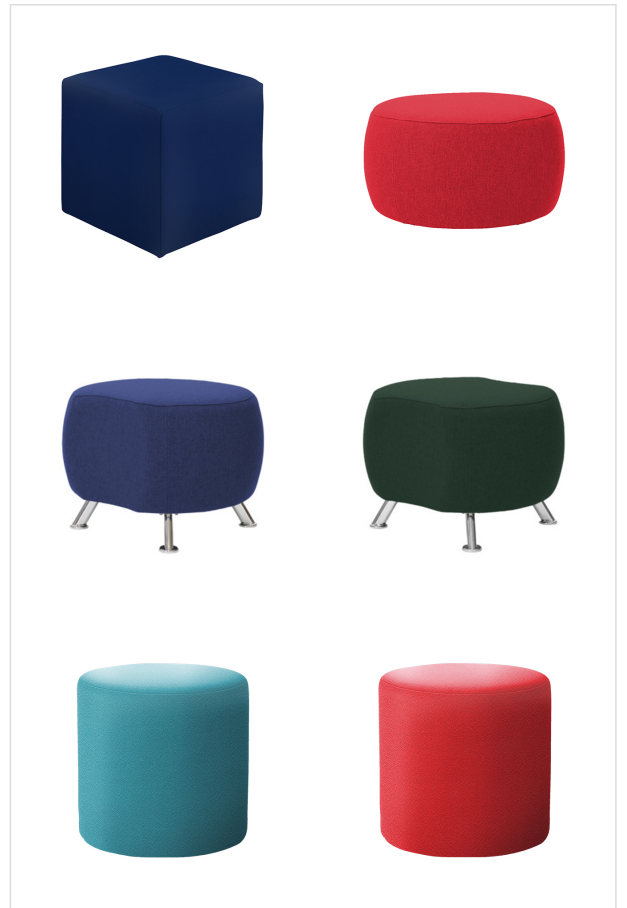

Soft Seating & Reception - Button

Product Images

Description

FEATURES

- Button allows break out spaces or meeting areas to be injected with fun
- Wood frame with deep upholstery
- Vinyl or fabric upholstery
 - Vinyl - Fire retardant & antimicrobial
 - Fabric - Fire retardant
- Plastic floor glides / chrome legs to protect flooring

Code	Description	Weight
5SS/BU/CY/VVMA	Button, Cylinder - Marina	6kg
5SS/BU/CY/VVWL	Button, Cylinder - Waterfall	6kg
5SS/BU/CY/VVTO	Button, Cylinder - Tomato	6kg
5SS/BU/CY/VVSL	Button, Cylinder - Seal	6kg
5SS/BU/CY/VVOL	Button, Cylinder - Oatmeal	6kg
5SS/BU/CY/VVNR	Button, Cylinder - Noir	6kg
5SS/BU/CY/VVAO	Button, Cylinder - Avocado	6kg
5SS/BU/CY/VVEO	Button, Cylinder - Espresso	6kg
5SS/BU/CY/VVPK	Button, Cylinder - Peacock	6kg
5SS/BU/CY/VVRT	Button, Cylinder - Rust	6kg
5SS/BU/CY/FRD	Button, Cylinder - Flame Red	6kg
5SS/BU/CY/FCT	Button, Cylinder - Cobalt	6kg
5SS/BU/CY/FAC	Button, Cylinder - Aztec	6kg
5SS/BU/CY/FKR	Button, Cylinder - Kingfisher	6kg

5SS/BU/PO2/FGE	Button, Pouffe Scalloped Both Sides - Granite	7kg
5SS/BU/PO2/FBK	Button, Pouffe Scalloped Both Sides - Black	7kg