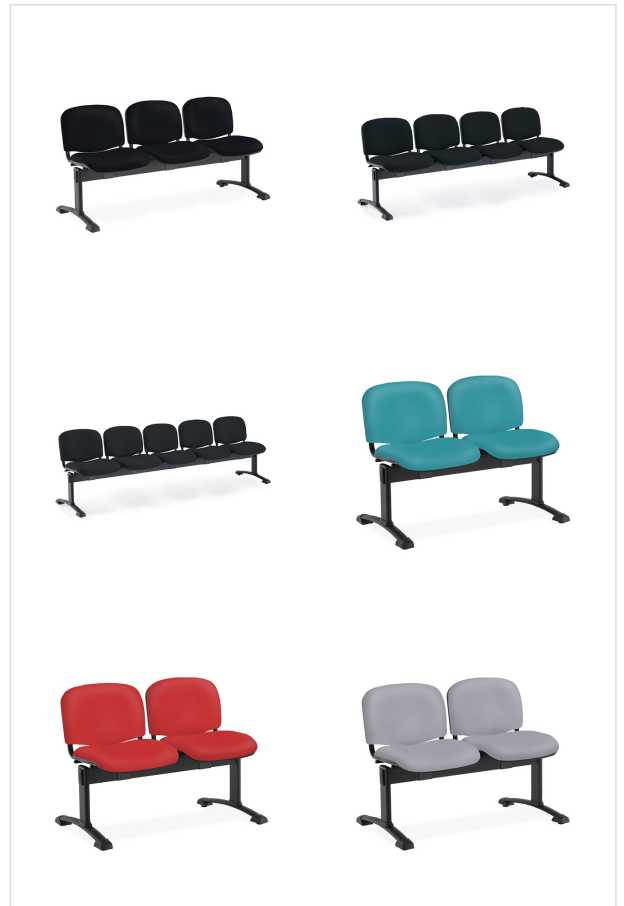

Soft Seating & Reception - Stroud Beam

Product Images

Description

FEATURES

- Stroud Beam is a versatile modular beam seating solution
- Ergonomically shaped, upholstered seats & backs
- Plastic outer fitted to the reverse of the back
- Fire retardant & antimicrobial vinyl upholstery
- Black finish beam, legs & glides
- Maximum capacity 150kg per seat position

Code	Description	Weight
5SS/STBE2/VVMA	Stroud Beam, Two Seat - Marina	19.6kg
5SS/STBE2/VVWL	Stroud Beam, Two Seat - Waterfall	19.6kg
5SS/STBE2/VVTO	Stroud Beam, Two Seat - Tomato	19.6kg
5SS/STBE2/VVSL	Stroud Beam, Two Seat - Seal	19.6kg
5SS/STBE2/VVOL	Stroud Beam, Two Seat - Oatmeal	19.6kg
5SS/STBE2/VVNR	Stroud Beam, Two Seat - Noir	19.6kg
5SS/STBE2/VVAO	Stroud Beam, Two Seat - Avocado	19.6kg
5SS/STBE2/VVEO	Stroud Beam, Two Seat - Espresso	19.6kg
5SS/STBE2/VVPK	Stroud Beam, Two Seat - Peacock	19.6kg
5SS/STBE2/VVRT	Stroud Beam, Two Seat - Rust	19.6kg
5SS/STBE3/VVMA	Stroud Beam, Three Seat - Marina	24.6kg
5SS/STBE3/VVWL	Stroud Beam, Three Seat - Waterfall	24.6kg
5SS/STBE3/VVTO	Stroud Beam, Three Seat - Tomato	24.6kg
5SS/STBE3/VVSL	Stroud Beam, Three Seat - Seal	24.6kg