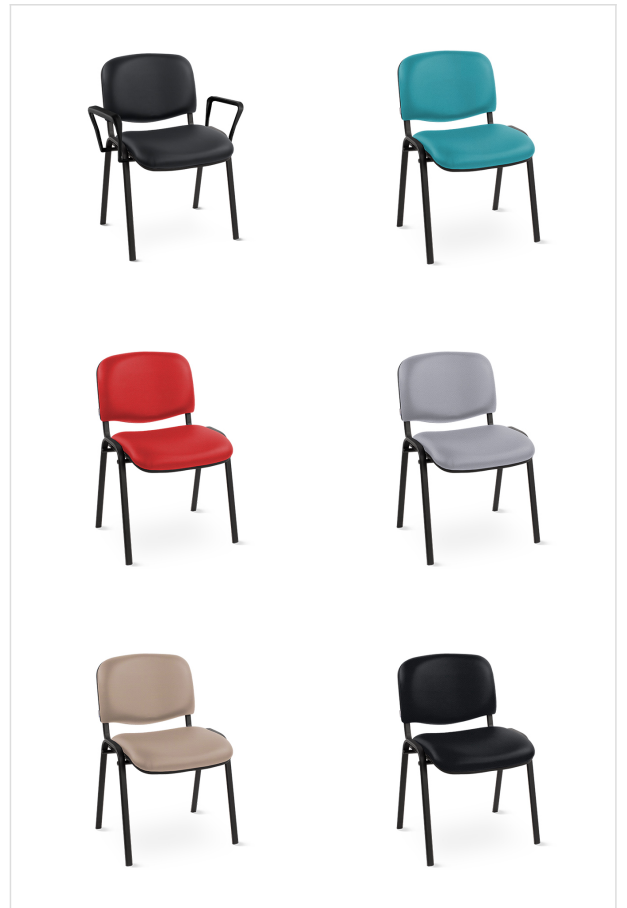

Functional Seating - Stroud

Product Images

Description

FEATURES

- Suitable for functional seating areas, conference rooms & events
- Four-leg design
- Vinyl or fabric upholstery
 - Vinyl - Fire retardant & antimicrobial
 - Fabric - Fire retardant
- Black finish tubular frame
- Stackable 3 high
- Maximum capacity 95kg

Code	Description	Weight
5FS/ST/VVMA	Stroud, Four Leg - Marina	6.5kg
5FS/ST/VVWL	Stroud, Four Leg - Waterfall	6.5kg
5FS/ST/VVTO	Stroud, Four Leg - Tomato	6.5kg
5FS/ST/VVSL	Stroud, Four Leg - Seal	6.5kg
5FS/ST/VVOL	Stroud, Four Leg - Oatmeal	6.5kg
5FS/ST/VVNR	Stroud, Four Leg - Noir	6.5kg
5FS/ST/VVAO	Stroud, Four Leg - Avocado	6.5kg
5FS/ST/VVEO	Stroud, Four Leg - Espresso	6.5kg
5FS/ST/VVPK	Stroud, Four Leg - Peacock	6.5kg
5FS/ST/VVRT	Stroud, Four Leg - Rust	6.5kg
5FS/ST/FRD	Stroud, Four Leg - Flame Red	6.5kg
5FS/ST/FCT	Stroud, Four Leg - Cobalt	6.5kg
5FS/ST/FAC	Stroud, Four Leg - Aztec	6.5kg

5FS/ST/FKR	Stroud, Four Leg - Kingfisher	6.5kg
5FS/ST/FGE	Stroud, Four Leg - Granite	6.5kg
5FS/ST/FBK	Stroud, Four Leg - Black	6.5kg
5FS/ST/A/VVMA	Stroud, Four Leg, Arm Rests - Marina	6.9kg
5FS/ST/A/VVWL	Stroud, Four Leg, Arm Rests - Waterfall	6.9kg
5FS/ST/A/VVTO	Stroud, Four Leg, Arm Rests - Tomato	6.9kg
5FS/ST/A/VVSL	Stroud, Four Leg, Arm Rests - Seal	6.9kg
5FS/ST/A/VVOL	Stroud, Four Leg, Arm Rests - Oatmeal	6.9kg
5FS/ST/A/VVNR	Stroud, Four Leg, Arm Rests - Noir	6.9kg
5FS/ST/A/VVAO	Stroud, Four Leg, Arm Rests - Avocado	6.9kg
5FS/ST/A/VVEO	Stroud, Four Leg, Arm Rests - Espresso	6.9kg
5FS/ST/A/VVPK	Stroud, Four Leg, Arm Rests - Peacock	6.9kg
5FS/ST/A/VVRT	Stroud, Four Leg, Arm Rests - Rust	6.9kg
5FS/ST/A/FRD	Stroud, Four Leg, Arm Rests - Flame Red	6.9kg
5FS/ST/A/FCT	Stroud, Four Leg, Arm Rests - Cobalt	6.9kg
5FS/ST/A/FAC	Stroud, Four Leg, Arm Rests - Aztec	6.9kg
5FS/ST/A/FKR	Stroud, Four Leg, Arm Rests - Kingfisher	6.9kg
5FS/ST/A/FGE	Stroud, Four Leg, Arm Rests - Granite	6.9kg
5FS/ST/A/FBK	Stroud, Four Leg, Arm Rests - Black	6.9kg