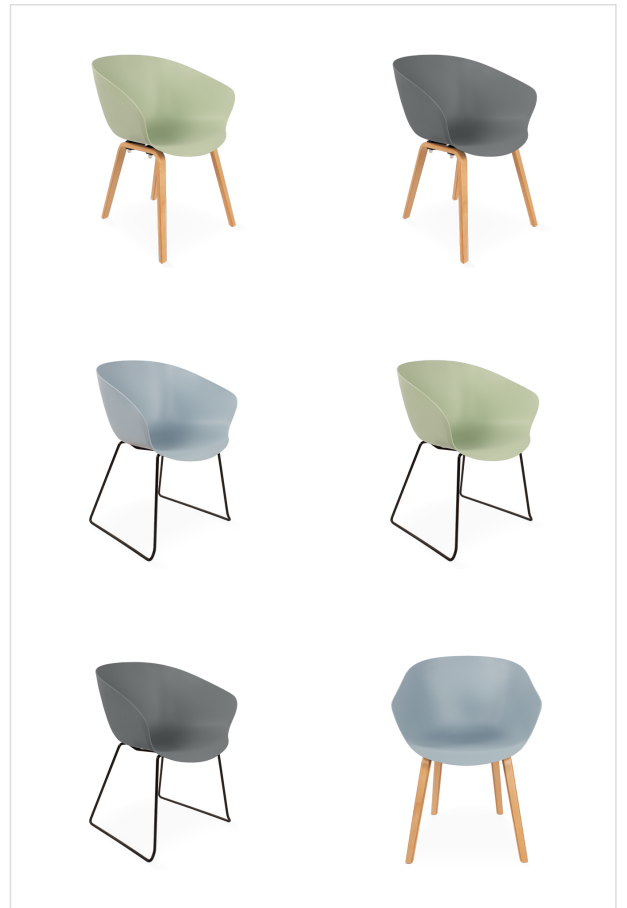

## Functional Seating - Tavistock

### Product Images

### FEATURES

- Suitable for functional seating areas
- Choice of base...
  - Four Leg, Wooden
  - Sled, Black
- Moulded polypropylene shell available in 3 colours
- Optional fixed seat pad
  - Vinyl - Seal (SP/V)
  - Fabric - Granite (SP/F)
- Maximum capacity 150kg

Code	Description	Weight
5FS/TA/4W/SGY	Tavistock, Four Leg, Wooden, Plastic Shell - Grey	8kg
5FS/TA/4W/SPG	Tavistock, Four Leg, Wooden, Plastic Shell - Pastel Green	8kg
5FS/TA/4W/SPB	Tavistock, Four Leg, Wooden, Plastic Shell - Pastel Blue	8kg
5FS/TA/SB/SGY	Tavistock, Sled, Plastic Shell - Grey	7.5kg
5FS/TA/SB/SPG	Tavistock, Sled, Plastic Shell - Pastel Green	7.5kg
5FS/TA/SB/SPB	Tavistock, Sled, Plastic Shell - Pastel Blue	7.5kg