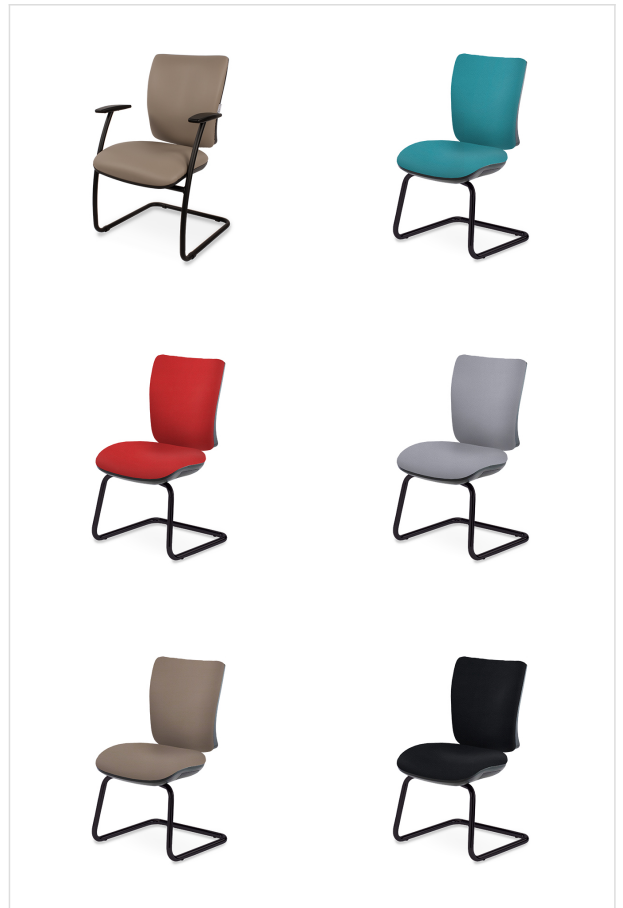

Functional Seating - Oxford Visitor

Product Images

Description

FEATURES

- Suitable for functional seating areas such as visitor areas or meeting rooms
- Black cantilever frame
- Polyurethane armrests
- Vinyl or fabric upholstery
 - Vinyl - Fire retardant & antimicrobial
 - Fabric - Fire retardant
- Maximum capacity 150kg

Code	Description	Weight
5FS/OX/VVMA	Oxford, Cantilever - Vinyl, Marina	12.3kg
5FS/OX/VVWL	Oxford, Cantilever - Vinyl, Waterfall	12.3kg
5FS/OX/VVTO	Oxford, Cantilever - Vinyl, Tomato	12.3kg
5FS/OX/VVSL	Oxford, Cantilever - Vinyl, Seal	12.3kg
5FS/OX/VVOL	Oxford, Cantilever - Vinyl, Oatmeal	12.3kg
5FS/OX/VVNR	Oxford, Cantilever - Vinyl, Noir	12.3kg
5FS/OX/VVAO	Oxford, Cantilever - Vinyl, Avocado	12.3kg
5FS/OX/VVEO	Oxford, Cantilever - Vinyl, Espresso	12.3kg
5FS/OX/VVPK	Oxford, Cantilever - Vinyl, Peacock	12.3kg
5FS/OX/VVRT	Oxford, Cantilever - Vinyl, Rust	12.3kg
5FS/OX/FRD	Oxford, Cantilever - Fabric, Red	12.3kg
5FS/OX/FCT	Oxford, Cantilever - Fabric, Cobalt	12.3kg
5FS/OX/FAC	Oxford, Cantilever - Fabric, Aztec	12.3kg
5FS/OX/FKR	Oxford, Cantilever - Fabric, Kingfisher	12.3kg