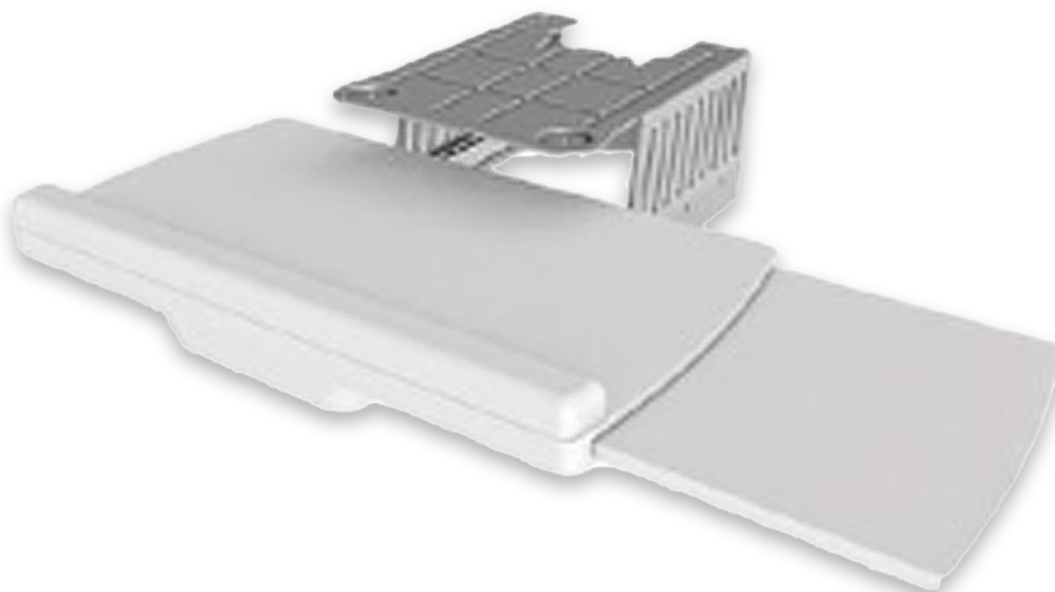

Keyboard Tray

Product Images

Description

FEATURES

- Pull out keyboard tray
- Tilt adjustable & features an integrated wrist support
- Retractable mouse tray, configurable for right / left hand use