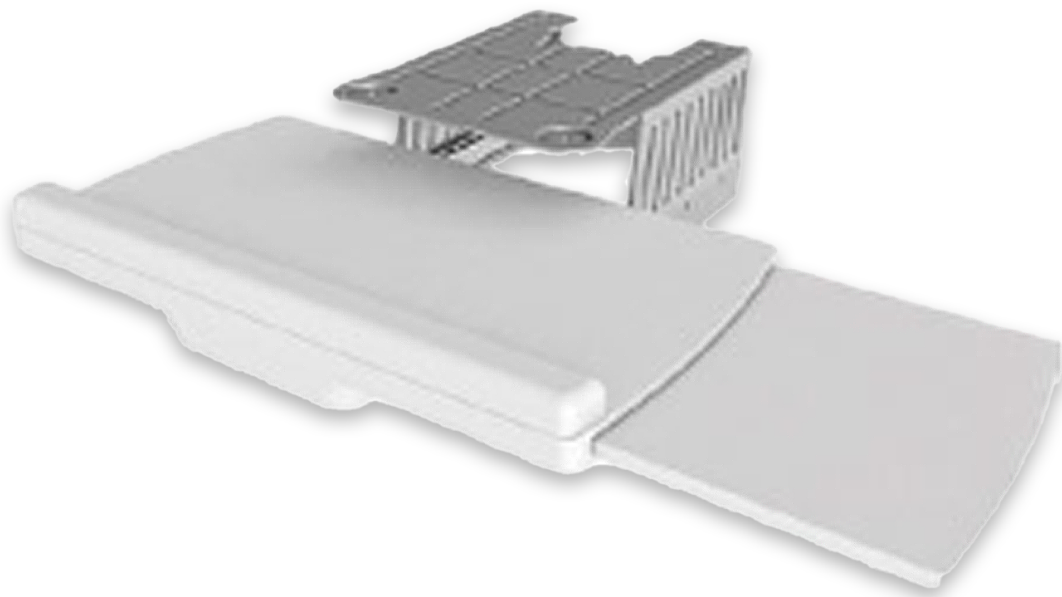

Keyboard Tray

Product Images

Description

FEATURES

- Pull out keyboard tray
- Tilt adjustable & features an integrated wrist support
- Retractable mouse tray, configurable for right / left hand use

Product Options

Code	Description
------	-------------

5AL/KT