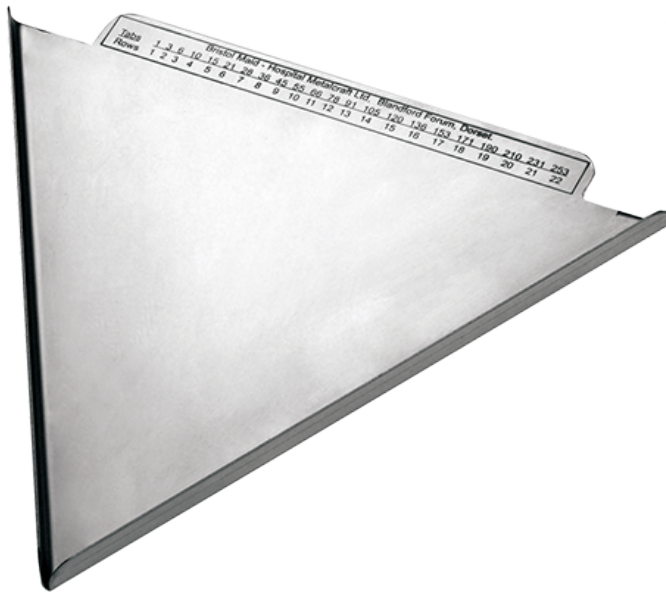

## Triangular stainless steel tablet counter

### Product Images

### Description

- Triangular stainless steel tablet counter
- Etched legend to interpret rows (max 22) into number of tablets