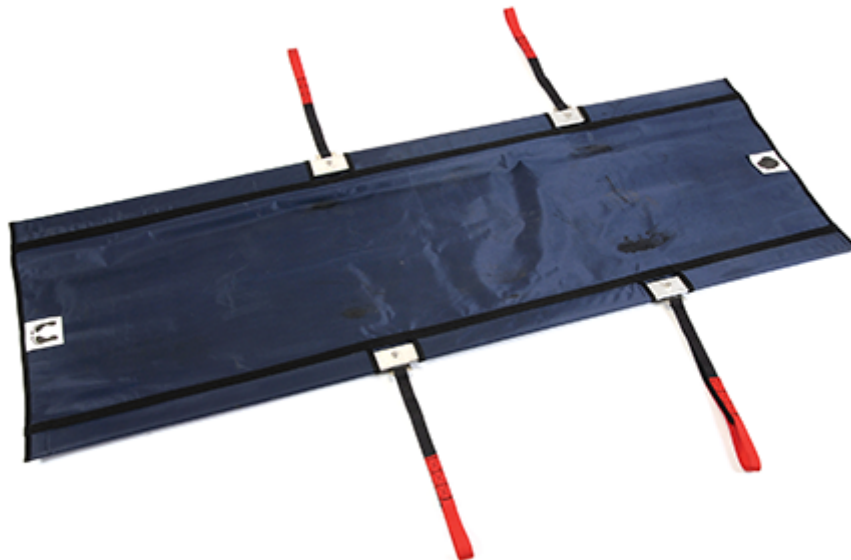

## Oxford Canvas Stretcher

### Product Images

---

#### FEATURES

- Takes up relatively little space during use & when in storage
- Canvas element can be laundered in a washing machine at up to 85°C
- Safe working load 227kg (when used with the Oxford stretcher adjustment cradle)