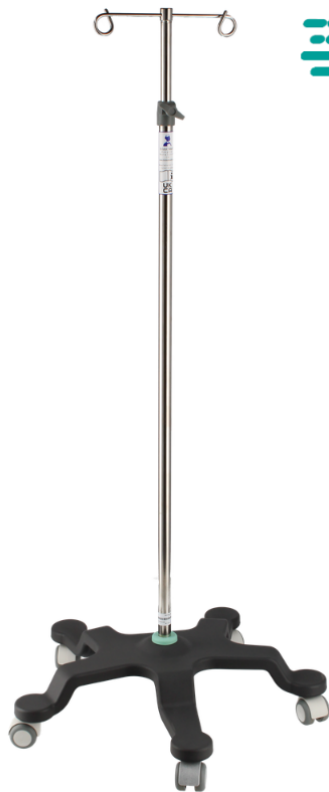

Mobile Infusion Stands - Polyurethane, Nesting, Easy Clean

Product Images

Description

FEATURES

- Meets appendix A (Stability Requirements) of BS 3619:1976 Mobile Infusion Stands
- Five leg polyurethane overmoulded base with smooth edges & contours...
- Allows the stands to nest to occupy a reduced footprint when not in use
- Water-resistant finish, allowing for easy & effective cleaning (including steam cleaning)
- Shield for the castors
- Impact protection to patients & staff, reducing the risk of skin abrasions & bruising
- Protection to the fabric of the building
- 25mm diameter 304 grade stainless steel upright
- Coloured indicator caps provide department identification & segregation, reducing risk of cross contamination
- Height adjustable upright using a handwheel (1,330 - 2,170mm)
- Available with two or four pigtail hooks
- Maximum recommended load...

- Hooks - 4kg per stand plus
- Fixed Uprights - 4kg per stand
- Optional handle keeps feet clear of the base, assists manoeuvrability & improves patient safety
- 50mm polypropylene/thermoplastic rubber twin-wheel non-marking castors (1 x anti-static)

OVERALL DIMENSIONS (w x d x h)

- 602 x 602 x 1330 - 2170mm
- Vertical Clamping Area
 - IS/P/N/2H & IS/P/N/4H - 970mm
 - IS/P/N/2H/H & IS/P/N/4H/H - 840mm

STANDARD COLOURS

- Base - Grey
- Upright & Support Bows - Stainless Steel
- Coloured Indicator Cap - Spearmint

Code	Description	Express Delivery	Overall Dimensions (W x D x H)
IS/P/N/4H/H/GR	Four Hook, Handle, Green Cap		602 x 602 x 1330-2170mm
IS/P/N/4H/H/RD	Four Hook, Handle, Red Cap		602 x 602 x 1330-2170mm
IS/P/N/4H/H/YE	Four Hook, Handle, Yellow Cap		602 x 602 x 1330-2170mm