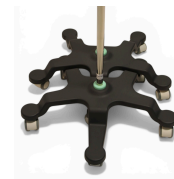

Mobile Infusion Stands - Polyurethane, Nesting, Easy Clean

Product Images

Description

FEATURES

- Meets appendix A (Stability Requirements) of BS 3619:1976 Mobile Infusion Stands
- Five leg polyurethane overmoulded base with smooth edges & contours...
- Allows the stands to nest to occupy a reduced footprint when not in use
- Water-resistant finish, allowing for easy & effective cleaning (including steam cleaning)
- Shield for the castors
- Impact protection to patients & staff, reducing the risk of skin abrasions & bruising
- Protection to the fabric of the building
- 25mm diameter 304 grade stainless steel upright
- Coloured indicator caps provide department identification & segregation, reducing risk of cross contamination
- Height adjustable upright using a handwheel (1,330 - 2,170mm)
- Available with two or four pigtail hooks
- Maximum recommended load...

- Hooks - 4kg per stand plus
- Fixed Uprights - 4kg per stand
- Optional handle keeps feet clear of the base, assists manoeuvrability & improves patient safety
- 50mm polypropylene/thermoplastic rubber twin-wheel non-marking castors (1 x anti-static)

OVERALL DIMENSIONS (w x d x h)

- 602 x 602 x 1330 - 2170mm
- Vertical Clamping Area
 - IS/P/N/2H & IS/P/N/4H - 970mm
 - IS/P/N/2H/H & IS/P/N/4H/H - 840mm

STANDARD COLOURS

- Base - Grey
- Upright & Support Bows - Stainless Steel
- Coloured Indicator Cap - Spearmint

Code	Description	Express Delivery	Overall Dimensions (W x D x H)
IS/P/N/4H/H/GR	Four Hook, Handle, Green Cap		602 x 602 x 1330-2170mm
IS/P/N/4H/H/RD	Four Hook, Handle, Red Cap		602 x 602 x 1330-2170mm
IS/P/N/4H/H/YE	Four Hook, Handle, Yellow Cap		602 x 602 x 1330-2170mm