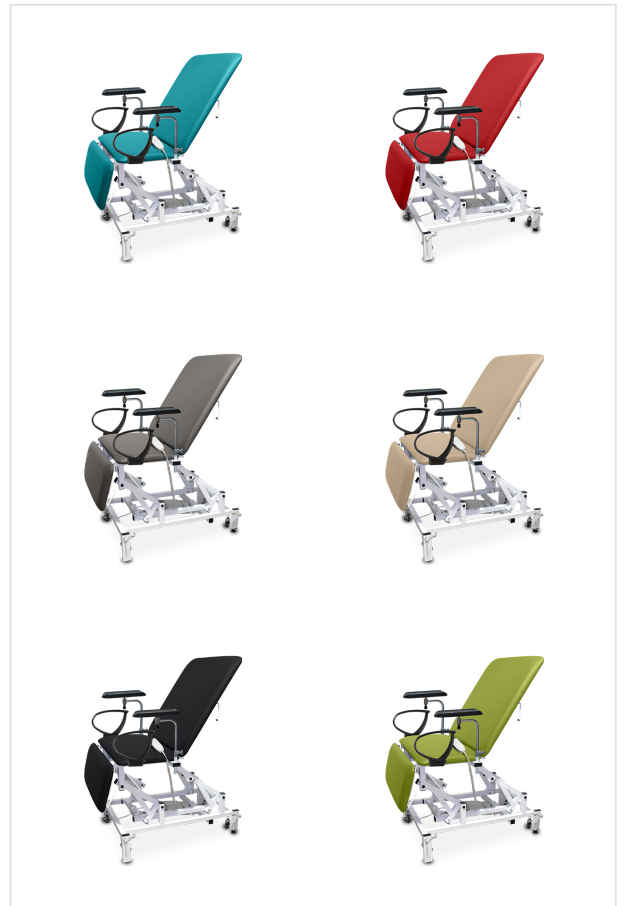

Phlebotomy Chair, Variable Height, Bariatric

Product Images

Description

FEATURES

- BS 2838-2: 1991 Examination & general treatment couches, build, performance & safety specifications
- EN 60601-1:2006+A12:2014 Medical electrical equipment. General requirements for basic safety & essential performance
- Electric height adjustment
- Height adjustment from 490 - 950mm
- Adjustable angle backrest
 - Manual -25 to +90 degrees
 - Electric -22 to +90 degrees
- Adjustable angle footrest from -90 to +10 degrees
- Anti-trap gas struts fitted with release levers used on the back & footrest sections
- Retractable castors fitted to both ends to assist with movement & positioning
- One adjustable foot fitted to allow levelling on uneven floors
- Clearance beneath frame allows access for mobile hoists
- 230V ~, 50/60Hz actuator fitted with a UK 3 pin plug & available with a hand or foot switch
- Seamless upholstery using flame retardant anti-microbial vinyl
- Adjustable polyurethane phlebotomy armrests
- Side support loops assist with patient mount & dismount (self-assembly)
- Paper roll holder (suitable for rolls max 510mm wide x 200mm diameter)
- Frames prepared to accept optional accessories
- Maximum capacity 325kg