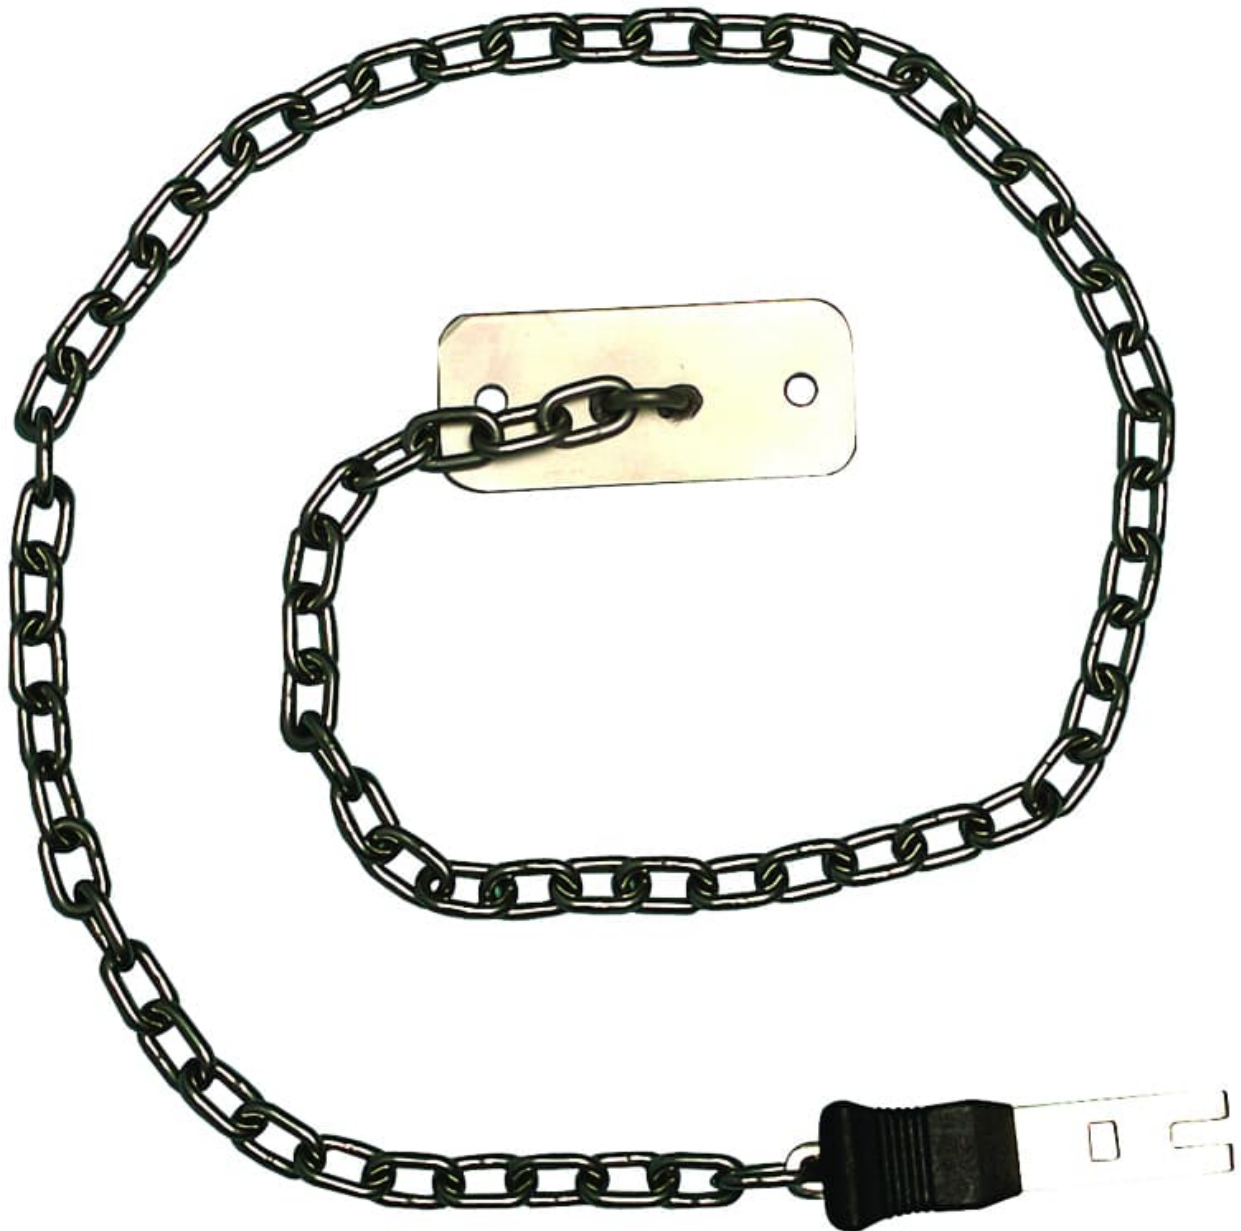

Card / Coin Lock - Wall Bracket / Head of Station

Product Images

Description

FEATURES