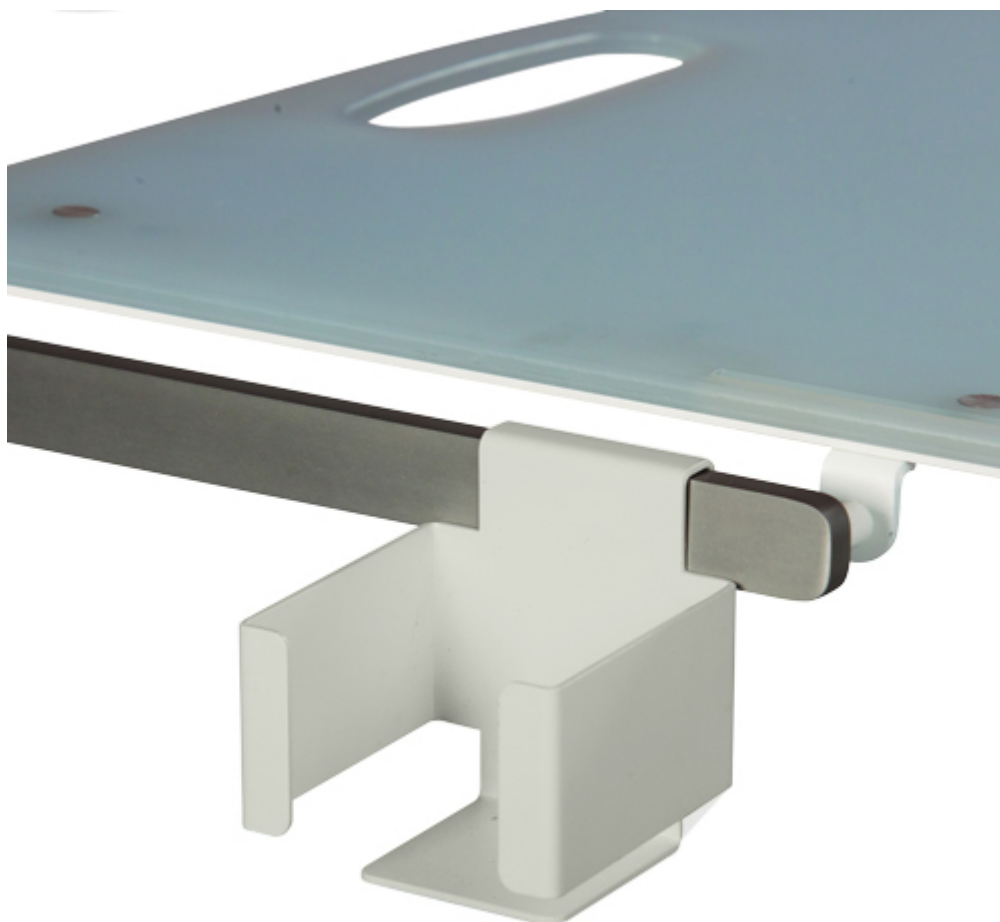

Alcohol Gel Holder

Product Images

Description

FEATURES

- Accepts bottles with maximum 90 x 90mm square base
- Fitted with a 15mm hook

OVERALL DIMENSIONS (W X D X H)

- 95 x 110 x 115mm

STANDARD COLOURS

- Paint - Grey White

Code	Description	Overall Dimensions (W x D x H)	Weight
CT/ALC	Alcohol Gel Holder	95 x 110 x 115mm	0.3gm