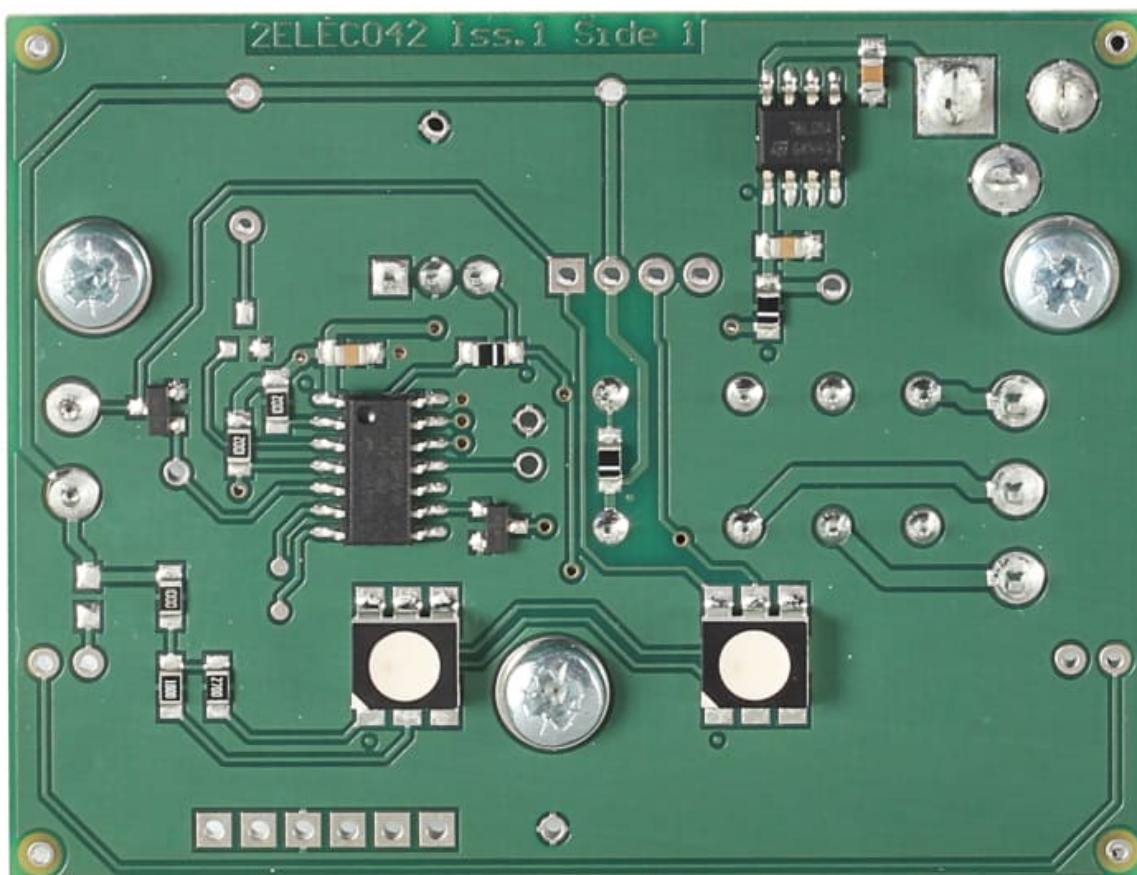

Buzzer Alarm

Product Images

Description

FEATURES

- Replacement circuit board with buzzer
- Compatible with Bristol Maid Drug & Medicine / Controlled Drug Cabinets where a light has been fitted
- Buzzer pulses on/off after the door has been open for 2 ½ minutes
- Factory fit only

Code	Description	Weight
PCB	Buzzer Alarm	-