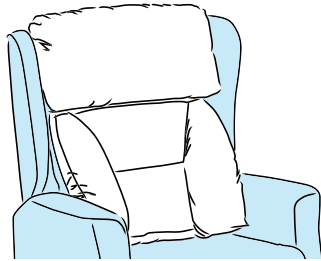

Back Cushion Options

Waterfall Back Cushion

Individual waterfall cushions, fully adjustable to accommodate maximum postural support

Comfort Lateral Back Cushion

Soft fibre filled removable lateral cushion for lower back & side lumbar support, without feeling restricted