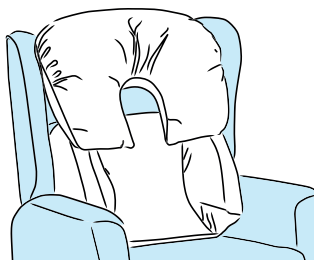

Back Cushion Options

Waterfall Back Cushion

Individual waterfall cushions, fully adjustable to accommodate maximum postural support

Comfort Lateral Back Cushion

Soft fibre filled removable lateral cushion for lower back & side lumbar support, without feeling restricted

Support Lateral Back Cushion

A foam filled back providing firmer lateral support with a soft fibre filled headrest

Large Profile Headrest with Waterfall Back

For those with limited head control & requiring a soft adjustable lumbar support

Large Profile Headrest with Comfort Lateral Back

For those with limited head control & requiring soft lateral support without feeling restricted

Large profile headrest with Support Lateral Back

For those with limited head control, requiring firm foam lateral lumbar & midline support

Headrest Options

Table with Wireless Charging

360° rotation & angle adjustable table with a wipe clean surface. Supports Qi wireless charging & fitted with a USB socket. Removable magnetic bar provides support & ensures correct positioning on the wireless receiver coil, wipe clean surface (w 345 x h 245mm)