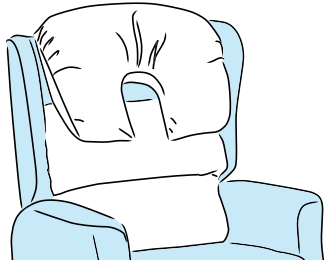

Large Profile Headrest with Waterfall Back

For those with limited head control & requiring a soft adjustable lumbar support