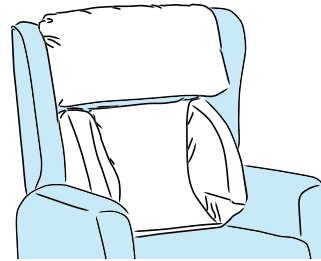

Back Cushion Options

Waterfall Back Cushion

Individual waterfall cushions, fully adjustable to accommodate maximum postural support

Comfort Lateral Back Cushion

Soft fibre filled removable lateral cushion for lower back & side lumbar support, without feeling restricted