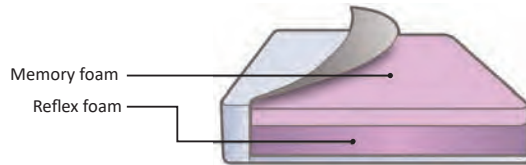

Viscoform

Pressure Risk

LOW MEDIUM

For those who have good posture & mobility, but are seated for periods longer than one hour, require pressure relief & supported comfort.

High density foam provides support, whilst a top layer of memory foam allows submersion into the cushion, providing a large surface area to reduce pressure levels.