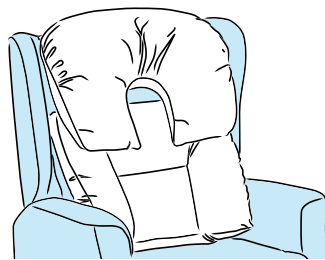

Large Profile Headrest with Comfort Lateral Back

For those with limited head control & requiring soft lateral support without feeling restricted