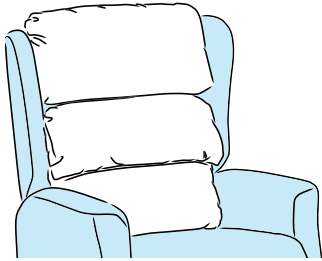

Back Cushion Options

Waterfall Back Cushion

Individual waterfall cushions, fully adjustable to accommodate maximum postural support