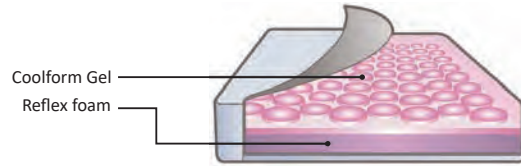

Seat Options For Pressure Management

Cushions are covered in multi-way stretch, vapour permeable fabric which is wipeable, removable, washable at 95°C, incontinence proof & breathable.

Coolform

Pressure Risk