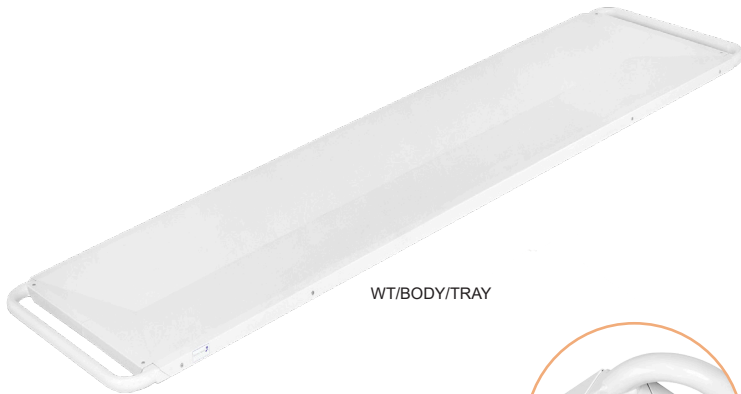

Concealment Trolleys

Concealment Trolleys - Variable Height	90
Body Trays & Covers	91

Variable Height

Features

- Height adjustable
 - Fixed Tray - 580 - 1280mm
 - Loose Tray - 610 - 1310mm
- Scissor action provides vertical lift, ideal for use in confined areas where space is limited
- Battery powered actuator
 - Rechargeable battery is charged through the handset using a UK 3 pin plug
 - Audible warning when battery power is at 50%
 - Controlled using a handset
- Liquid retaining tray
 - Fixed Tray - 1900 x 540 x 25mm
 - Loose Tray - 2100 x 560 x 70mm
- Drop down side-rails, distance between rails 660mm
- Bumper bar / push handle at either end
- Heavy duty reinforced PVC cover (locates over side rails)
- 200mm heavy duty castors, 2 x braking, 2 x directional locking
- Maximum capacity 190kg

Standard Colours

- Paint - White

VH/950/LBT

VH/950

Item	Description	Overall Dimensions (w x d x h)	Weight
VH/950	Variable Height, Fixed Body Tray	2150 x 770 x 580 - 1280mm	82.0kg
VH/950/LBT	Variable Height, Loose Body Tray	2270 x 770 x 610 - 1310mm	92.0kg

Body Tray

Features

- Heavy duty body tray, mild steel frame & stainless steel tray
- Integral runners
- Fits most standard mortuary racks (check prior to ordering)
- Maximum capacity 190kg

Dimensions (w x d x h)

- Overall Dimensions - 2100 x 550 x 70mm

Standard Colours

- Paint - White

WT/BODY/TRAY

Integral runners

Item	Description	Weight
WT/BODY/TRAY	Body Tray	16.0kg

Cover

Features