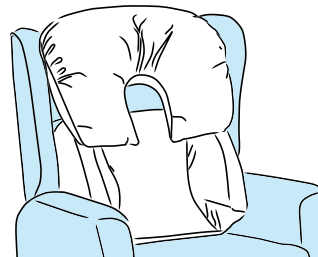

Back Cushion Options

Waterfall Back Cushion

Individual waterfall cushions, fully adjustable to accommodate maximum postural support

Comfort Lateral Back Cushion

Soft fibre filled removable lateral cushion for lower back & side lumbar support, without feeling restricted

Support Lateral Back Cushion

A foam filled back providing firmer lateral support with a soft fibre filled headrest

Table with Wireless Charging

360-degree rotation & angle adjustable table with a wipe clean surface. Supports Qi wireless charging & fitted with a USB socket. Removable magnetic bar provides support & ensures correct positioning on the wireless receiver coil, wipe clean surface (w 345 x h 245mm)

Large Profile Headrest with Waterfall Back

For those with limited head control & requiring a soft adjustable lumbar support

Large Profile Headrest with Comfort Lateral Back

For those with limited head control & requiring soft lateral support without feeling restricted

Large profile headrest with Support Lateral Back

For those with limited head control, requiring firm foam lateral lumbar & midline support

Headrest Options