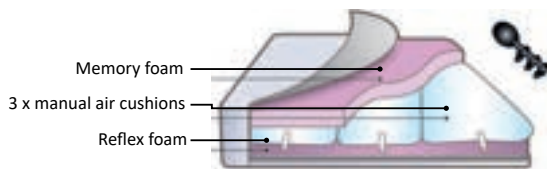

Airform

Pressure Risk HIGH

For those who have good posture, but are unable to alter their position easily & require high level pressure care.

This cushion provides the benefits of an air cushion, however without the sensation of alternating changes in air pressure.

Suitable for users 40 - 127kg.