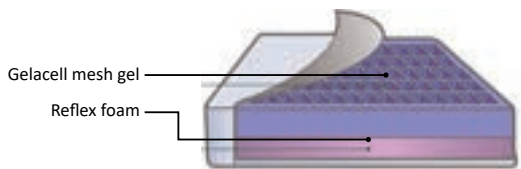

Celliform

Pressure Risk MEDIUM → HIGH

For those sitting for long periods of time with specific comfort issues, such as a high risk of pressure sores & shear forces.

Gelacell's unique grid design eliminates pressure points, contouring in response to the transfer of weight, evenly distributes pressure & reduces heat absorption, keeping the seat cooler & fresher.