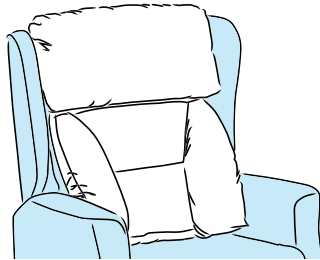

Comfort Lateral Back Cushion

Soft fibre filled removable lateral cushion for lower back & side lumbar support, without feeling restricted