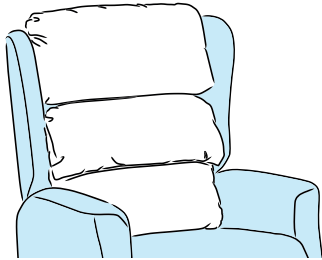

Back Cushion Options

Waterfall Back Cushion

Individual waterfall cushions, fully adjustable to accommodate maximum postural support