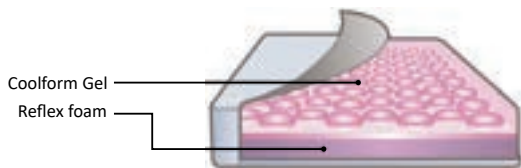

Seat Options For Pressure Management

Cushions are covered in multi-way stretch, vapour permeable fabric which is wipeable, removable, washable at 95°C, incontinence proof & breathable.

Coolform

MEDIUM → HIGH

For those sitting for long periods with specific comfort issues, such as a high risk of pressure sores. Uses the latest medical grade silicone gel technology allowing pressure to be evenly distributed.

The gel conforms to the shape of the body, equalises to body temperature, allows air to flow easily & is totally odourless & hypoallergenic.